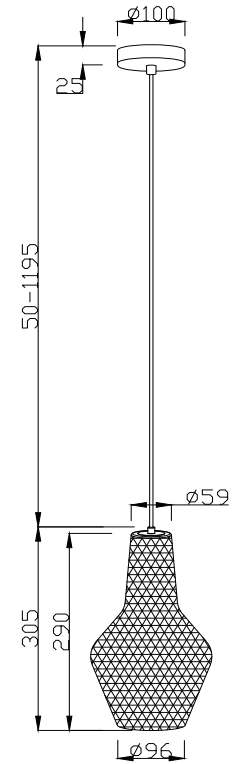

Instruction

P041PL-01B

1 x E27 (40W)

Model: P041PL-01B
Collection: Pendant
Series: Tommy

Ceiling Lamps