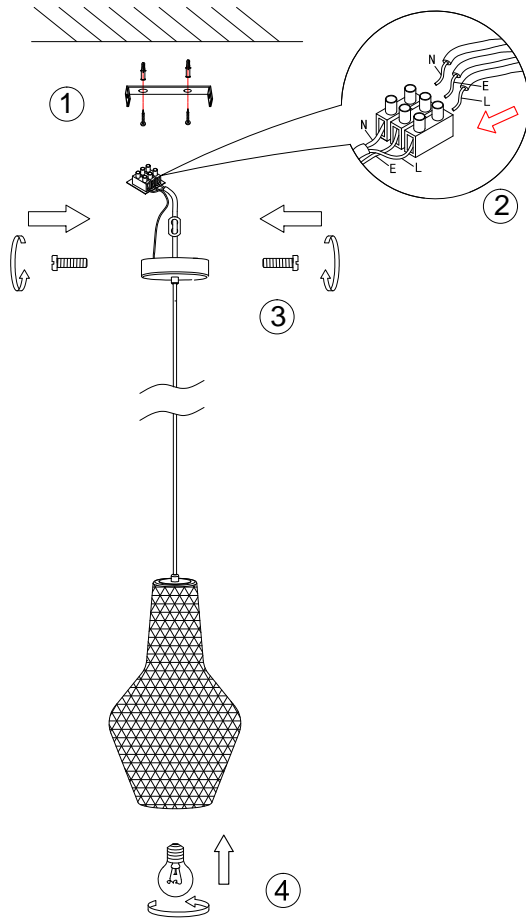

Instruction

P041PL-01B

1 x E27 (40W)

Model: P041PL-01B
Collection: Pendant
Series: Tommy

Ceiling Lamps