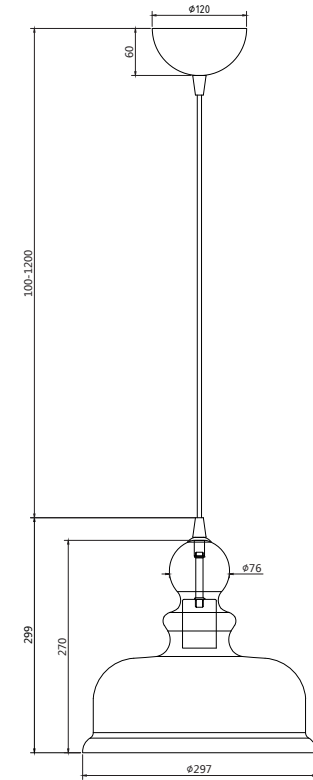

Instruction

P034PL-01CH

1 x E27 (60W)

Model: P034PL-01CH
Collection: Pendant
Series: Tone

Pendant Lamps