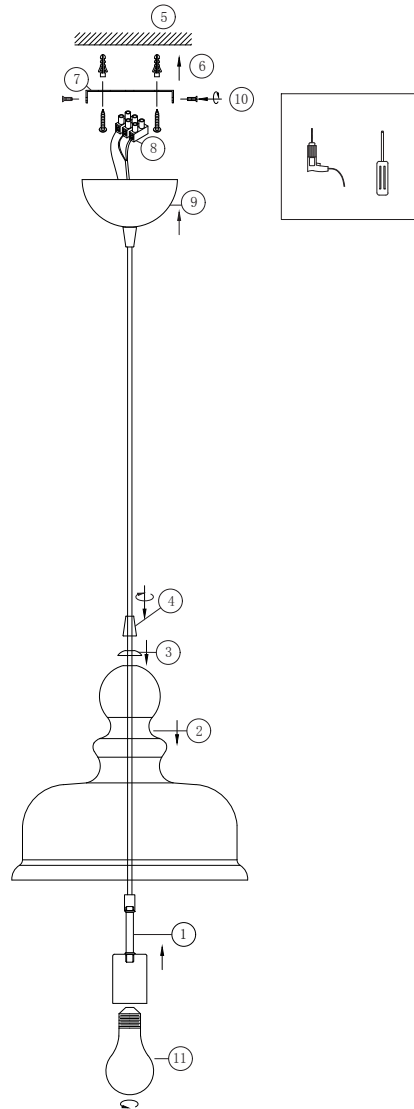

Instruction

P034PL-01CH

1 x E27 (60W)

Model: P034PL-01CH
Collection: Pendant
Series: Tone

Pendant Lamps