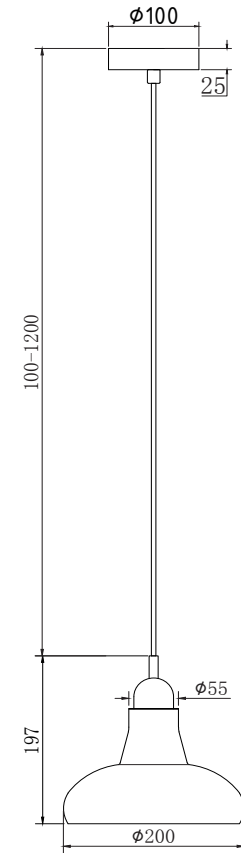

Instruction

P016PL-01B

1 x GU10 (50W)

Model: P016PL-01B
Collection: Pendant
Series: Ola

Ceiling Lamps