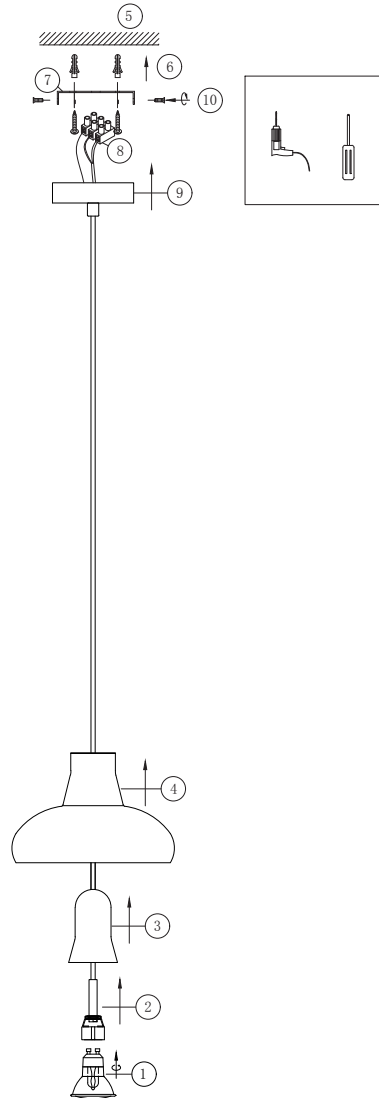

Instruction

P016PL-01B

1 x GU10 (50W)

Model: P016PL-01B
Collection: Pendant
Series: Ola

Ceiling Lamps