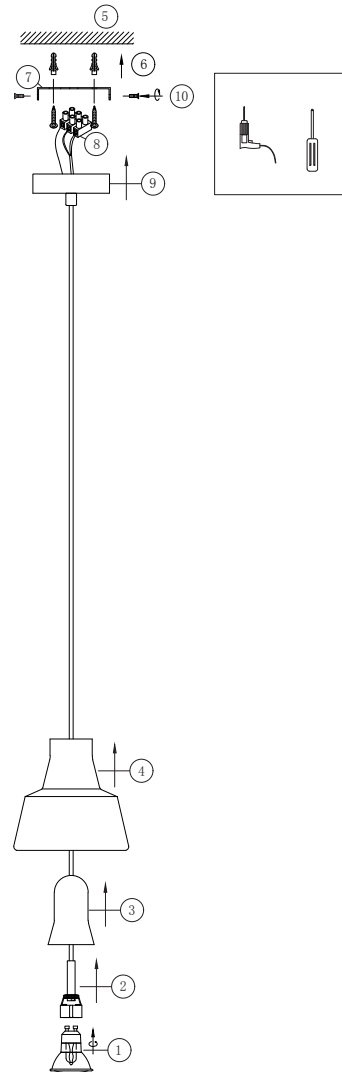

# Instruction

P015PL-01B

1 x GU10 (50W)

Model: P015PL-01B  
Collection: Pendant  
Series: Ola

Ceiling Lamps