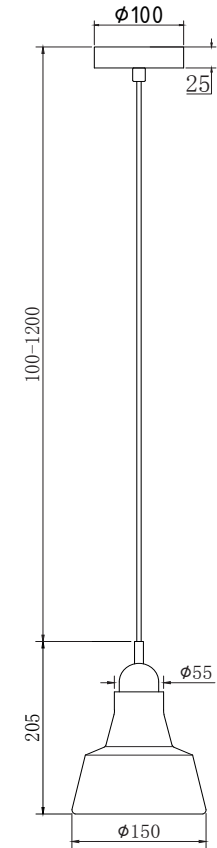

# Instruction

P015PL-01B

1 x GU10 (50W)

Model: P015PL-01B  
Collection: Pendant  
Series: Ola

Ceiling Lamps