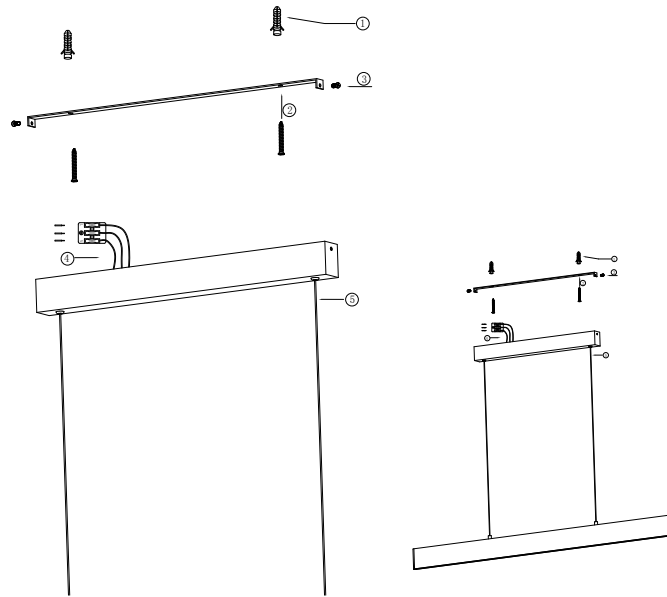

Instruction

P010PL-L30G4K

MAX 30W
1800 Lumen

Model: P010PL-L30G4K
Collection: Pendant

Pendant Lamps