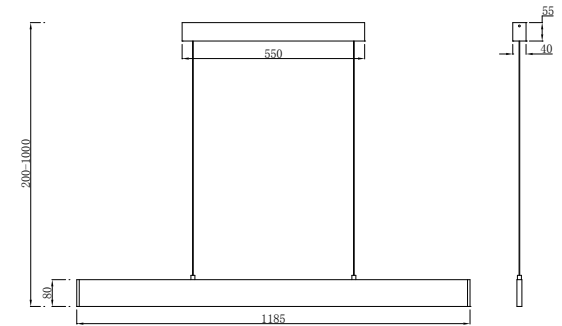

Instruction

P010PL-L30G4K

MAX 30W
1800 Lumen

Model: P010PL-L30G4K
Collection: Pendant

Pendant Lamps