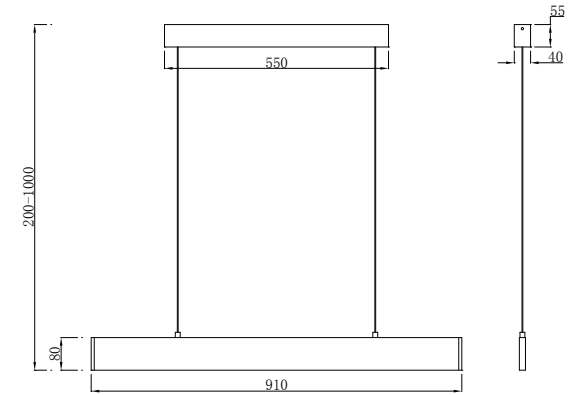

Instruction

P010PL-L23B4K

MAX 23W
900 Lumen

Model: P010PL-L23B4K
Collection: Pendant
Series: Step

Pendant Lamps