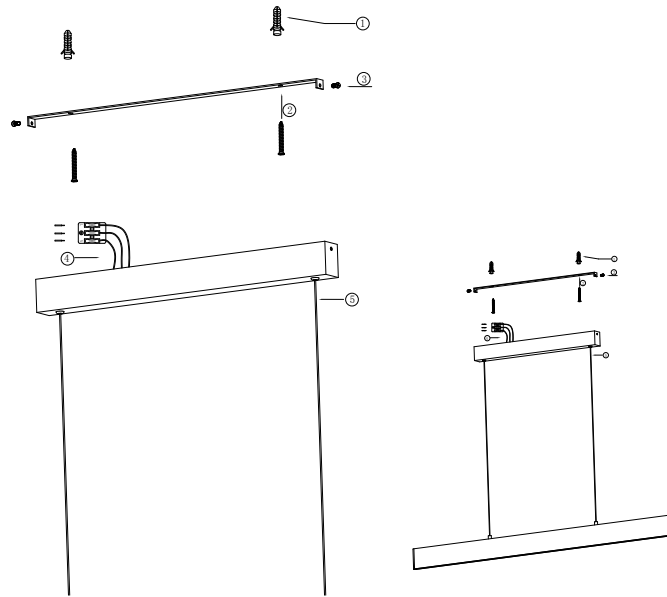

Instruction

P010PL-L23B4K

MAX 23W
900 Lumen

Model: P010PL-L23B4K
Collection: Pendant
Series: Step

Pendant Lamps