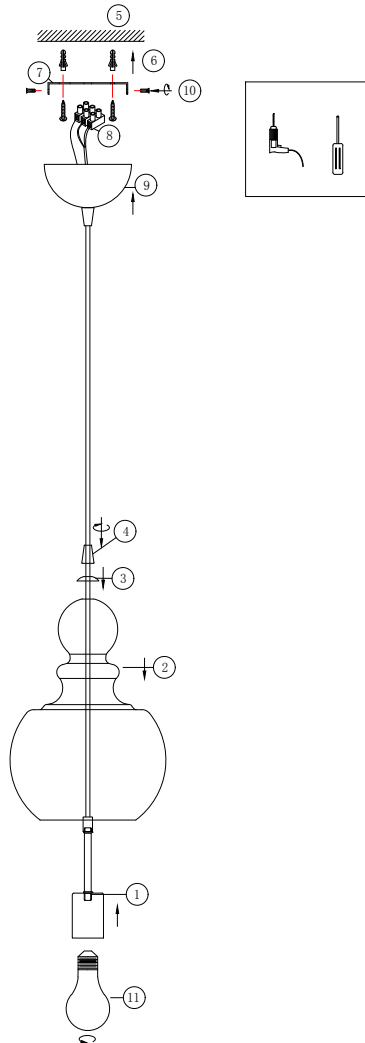

Instruction

P003PL-01BZ

1 x E27 (60W)

Model: P003PL-01BZ
Collection: Pendant
Series: Tone

Pendant Lamps