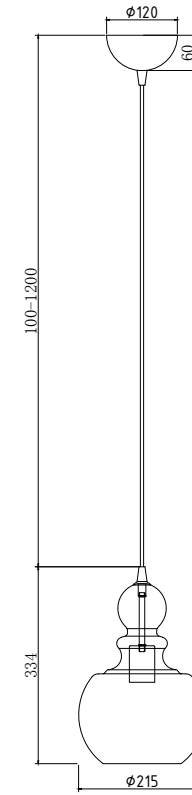

Instruction

P003PL-01BZ

1 x E27 (60W)

Model: P003PL-01BZ
Collection: Pendant
Series: Tone

Pendant Lamps