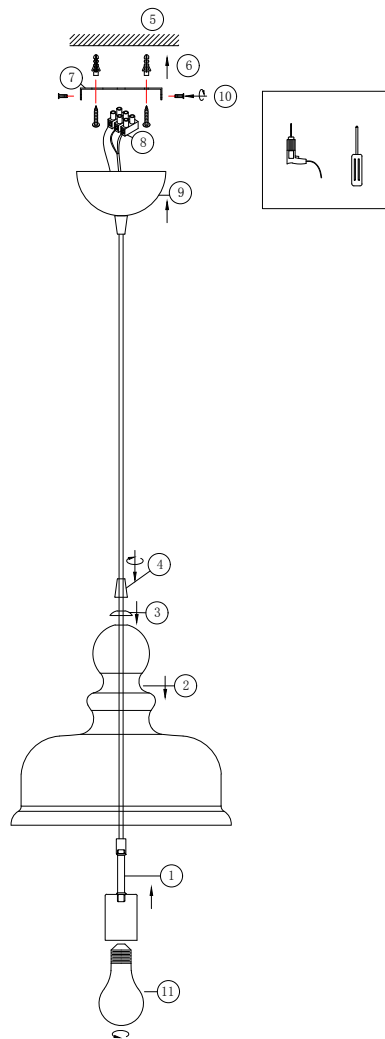

Instruction

P001PL-01BZ

1 x E27 (60W)

Model: P001PL-01BZ
Collection: Pendant
Series: Tone

Pendant Lamps