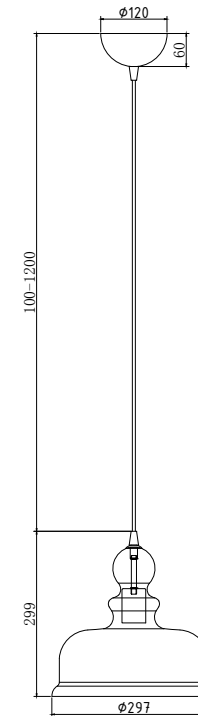

Instruction

P001PL-01BZ

1 x E27 (60W)

Model: P001PL-01BZ
Collection: Pendant
Series: Tone

Pendant Lamps