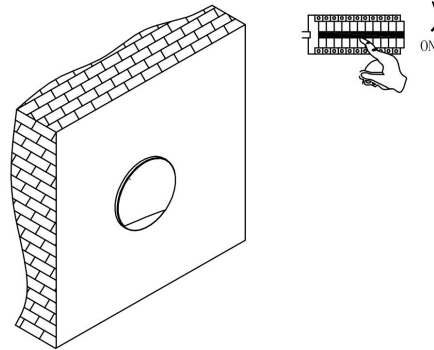

①

②

③

④

MAX 3W  
30 Lumen

Model: O035-L3W3K

Collection: Outdoor

Resessed