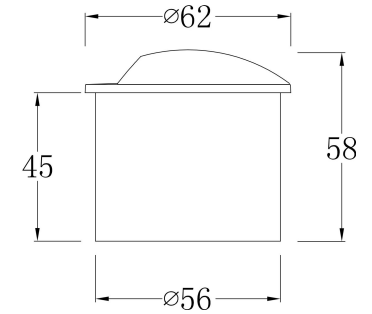

①

②

③

④

MAX 3W  
30 Lumen

Model: O035-L3W3K

Collection: Outdoor

Resessed