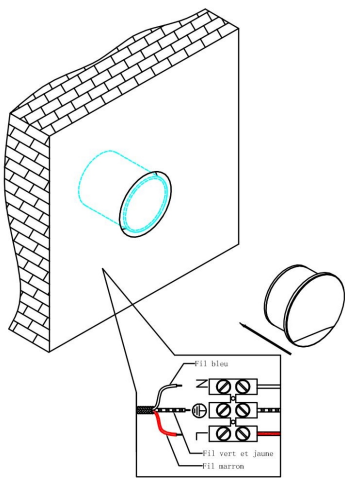

①

②

③

④

MAX 3W  
30 Lumen

Model: O035-L3W3K

Collection: Outdoor

Resessed