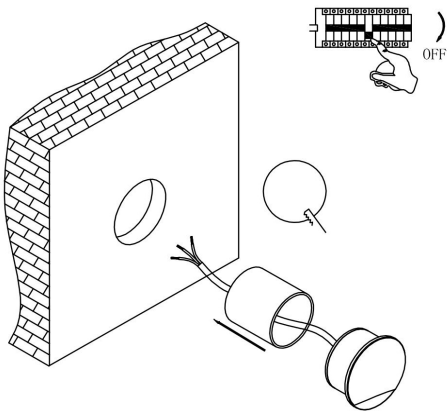

①

②

③

④

MAX 3W  
30 Lumen

Model: O035-L3W3K

Collection: Outdoor

Resessed