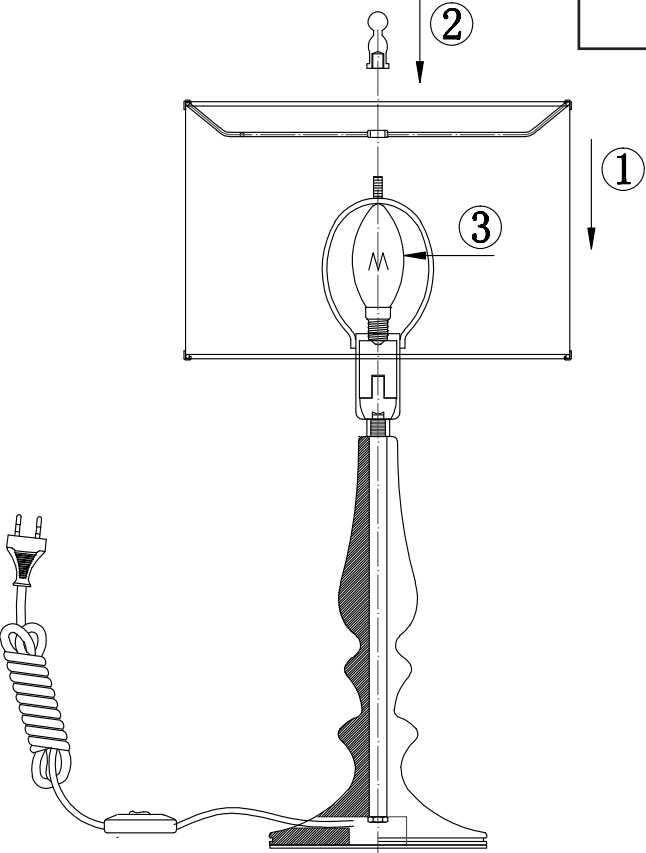

Instruction

Collection: Modern
Series: Sailor
Model: MOD963-TL-01-B
Mobile

1 x E14 (40w)

MAYTONI
DECORATIVE LIGHTING

www.maytoni.de