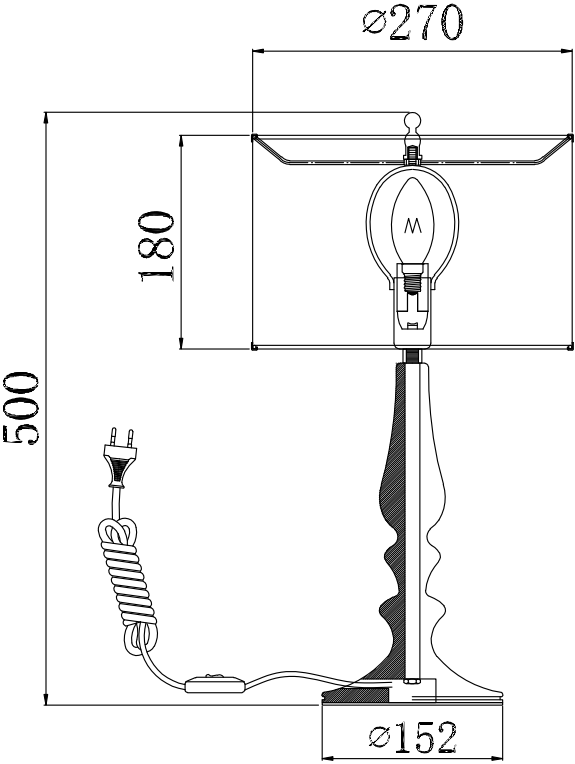

Instruction

Collection: Modern
Series: Sailor
Model: MOD963-TL-01-B
Mobile

1 x E14 (40w)

MAYTONI
DECORATIVE LIGHTING

www.maytoni.de