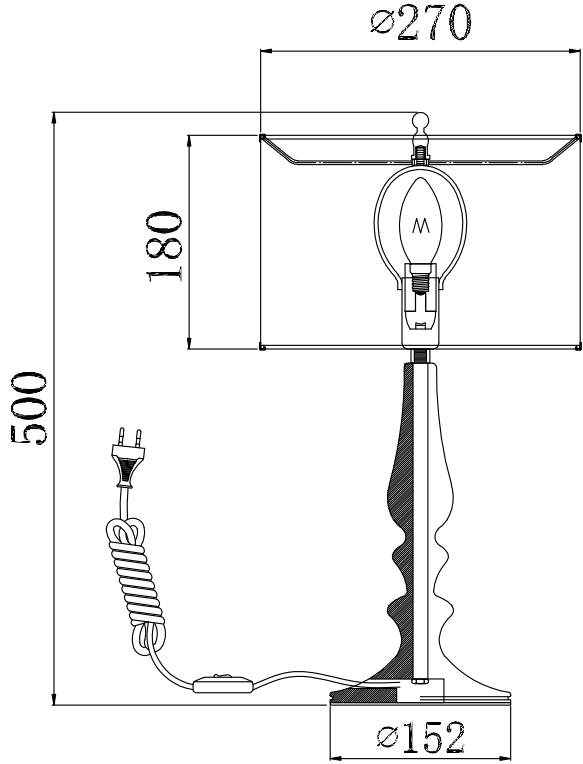

# Instruction

Collection: Modern  
Series: Sailor  
Model: MOD963-TL-01-B  
Mobile

  
1 x E14 (40w)

**MAYTONI**  
DECORATIVE LIGHTING

[www.maytoni.de](http://www.maytoni.de)