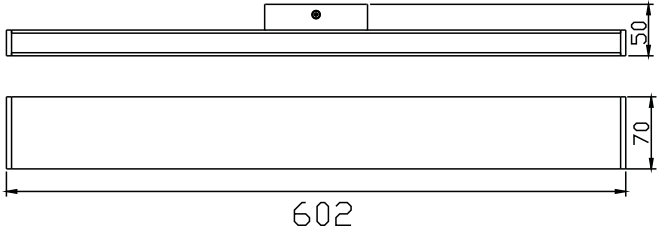

Instruction

Collection: Modern
Series: Vilora
Model: MOD937-60-N
Wall-mounted

– Wall-mounted

LED x 1

max 18w
1720 lumen

MAYTONI
DECORATIVE LIGHTING

www.maytoni.de