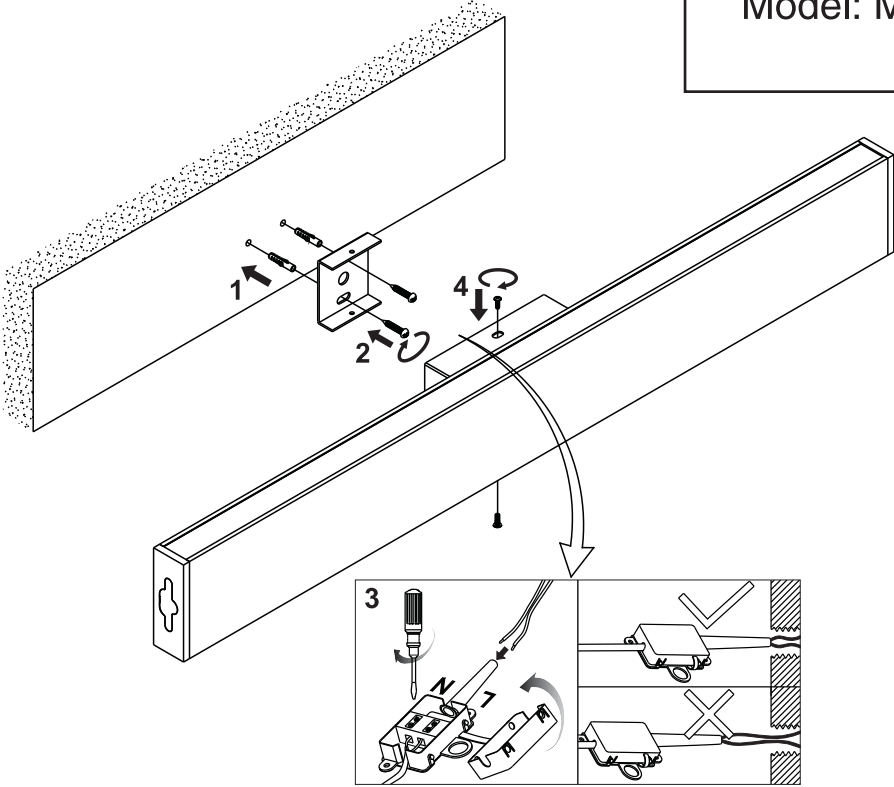

Instruction

Collection: Modern
Series: Vilora
Model: MOD937-60-N
Wall-mounted

– Wall-mounted

LED x 1

max 18w
1720 lumen

MAYTONI
DECORATIVE LIGHTING

www.maytoni.de