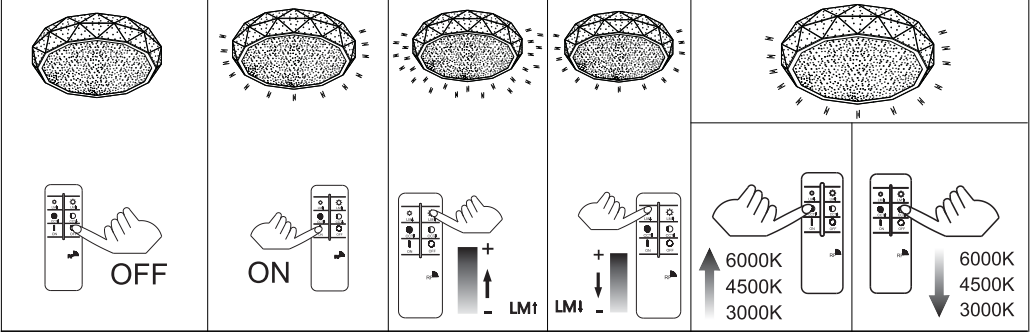

# Instruction

Collection: Modern  
 Series: Ivona  
 Model: MOD897-58-W  
 Suspended

**LED** x 1  
 max 60w  
 3300 lumen

**MAYTONI**  
 DECORATIVE LIGHTING  
[www.maytoni.de](http://www.maytoni.de)