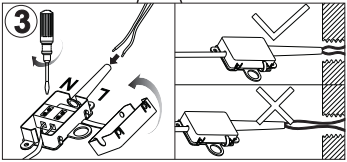

# Instruction

Collection: Modern  
 Series: Ivona  
 Model: MOD897-58-W  
 Suspended

**LED** x 1  
 max 60w  
 3300 lumen

**MAYTONI**  
 DECORATIVE LIGHTING  
[www.maytoni.de](http://www.maytoni.de)