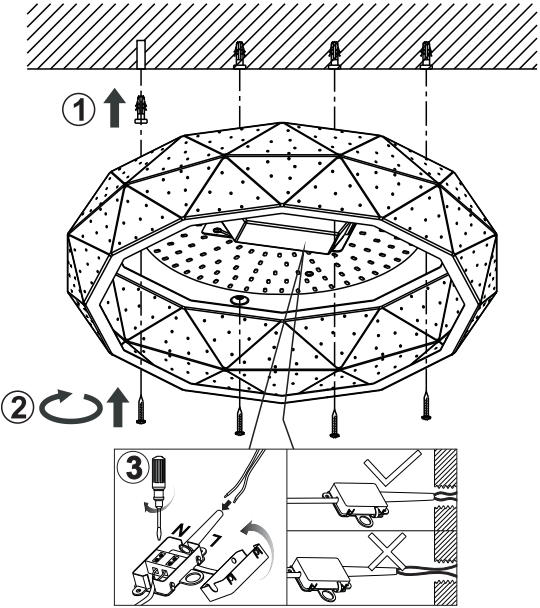

# Instruction

Collection: Modern  
 Series: Ivona  
 Model: MOD897-58-W  
 Suspended

**LED** x 1  
 max 60w  
 3300 lumen

**MAYTONI**  
 DECORATIVE LIGHTING  
[www.maytoni.de](http://www.maytoni.de)