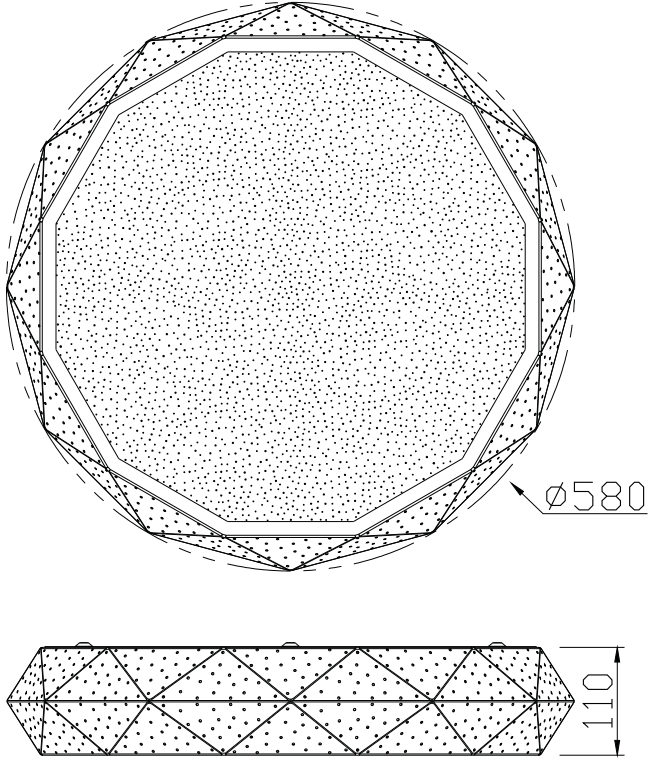

# Instruction

Collection: Modern  
 Series: Ivona  
 Model: MOD897-58-W  
 Suspended

**LED** x 1  
 max 60w  
 3300 lumen

**MAYTONI**  
 DECORATIVE LIGHTING  
[www.maytoni.de](http://www.maytoni.de)