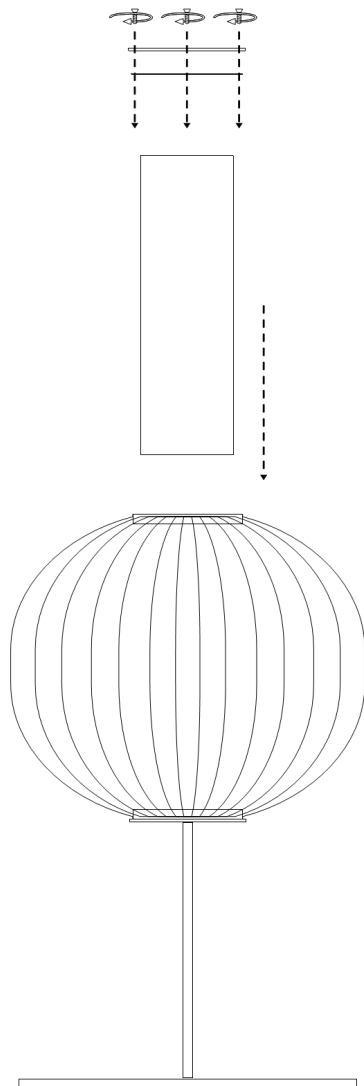

# Instruction

Collection: MODERN  
Series: FLASH  
Model: MOD896-01-W  
Mobile

- Mobile

1 x E27 (60W)

**MAYTONI**  
DECORATIVE LIGHTING

[www.maytoni.de](http://www.maytoni.de)