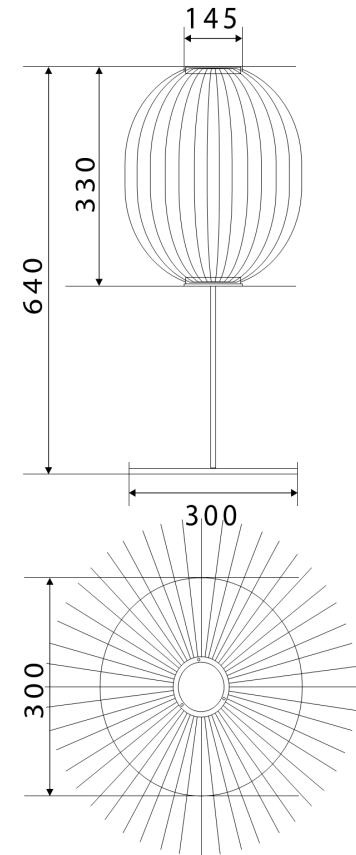

# Instruction

Collection: MODERN  
Series: FLASH  
Model: MOD896-01-W  
Mobile

- Mobile

1 x E27 (60W)

**MAYTONI**  
DECORATIVE LIGHTING

[www.maytoni.de](http://www.maytoni.de)