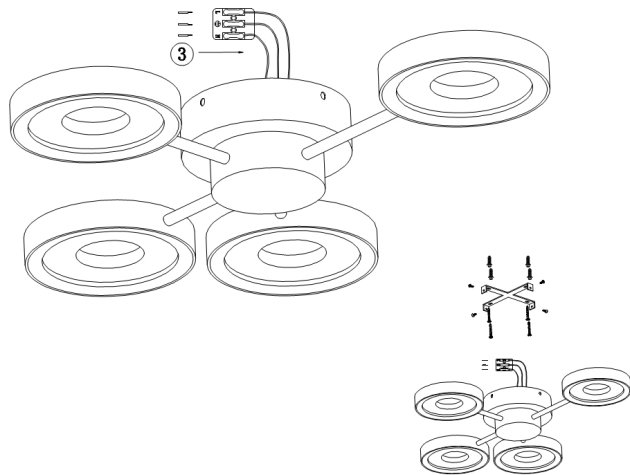

Instruction

Collection: MODERN
Series: APRILIA
Model: MOD809-CL-04-48-W
Ceiling

- Ceiling

max 48W
4600 LM

MAYTONI
DECORATIVE LIGHTING

www.maytoni.de