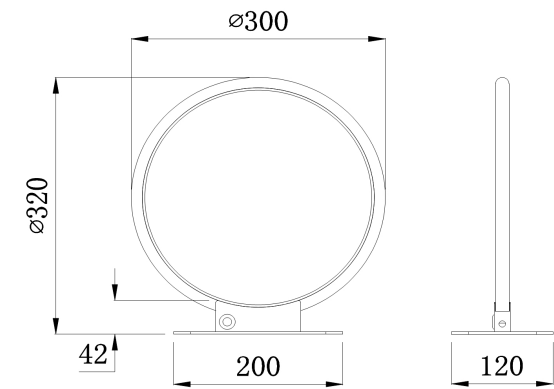

# Instruction

Collection: MODERN  
Series: NOLA  
Model: MOD807TL-L18W  
Mobile

- Mobile

max 18W  
900 LM

**MAYTONI**  
DECORATIVE LIGHTING

[www.maytoni.de](http://www.maytoni.de)