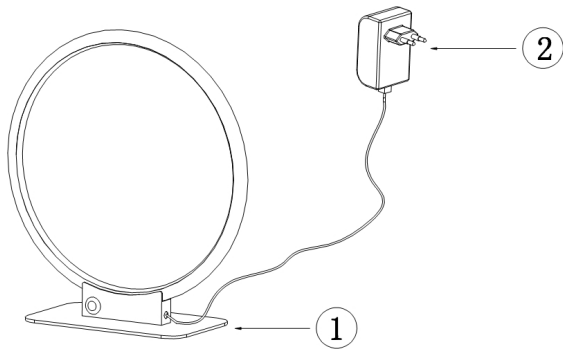

# Instruction

Collection: MODERN  
Series: NOLA  
Model: MOD807TL-L18W  
Mobile

- Mobile

max 18W  
900 LM

**MAYTONI**  
DECORATIVE LIGHTING

[www.maytoni.de](http://www.maytoni.de)