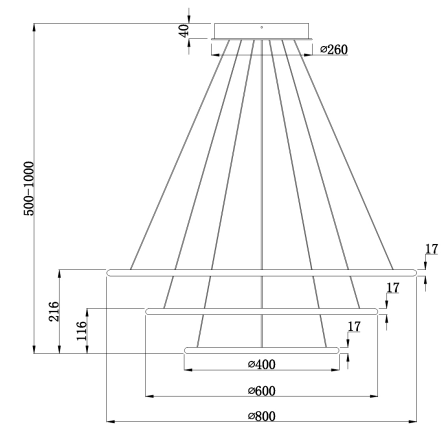

Instruction

Collection: MODERN
Series: NOLA
Model: MOD807-PL-03-110-W
Ceiling

- Ceiling

max 110W
5500 LM

MAYTONI
DECORATIVE LIGHTING

www.maytoni.de