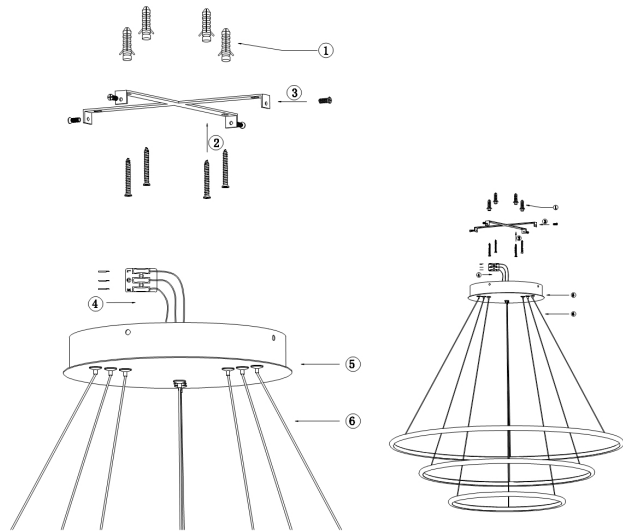

Instruction

Collection: MODERN
Series: NOLA
Model: MOD807-PL-03-110-W
Ceiling

- Ceiling

max 110W
5500 LM

MAYTONI
DECORATIVE LIGHTING

www.maytoni.de