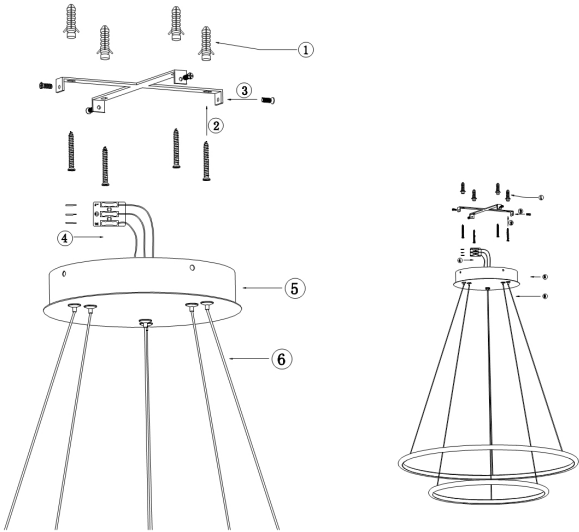

Instruction

Collection: MODERN
Series: NOLA
Model: MOD807-PL-02-85-W
Ceiling

- Ceiling

max 85W
4800 LM

MAYTONI
DECORATIVE LIGHTING

www.maytoni.de