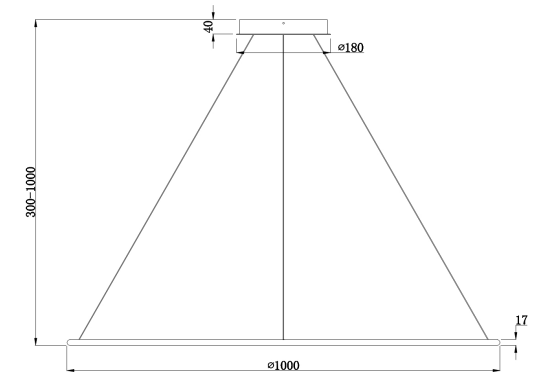

Instruction

Collection: MODERN
Series: NOLA
Model: MOD807-PL-01-60-W
Ceiling

- Ceiling

max 60W
3800 LM

MAYTONI
DECORATIVE LIGHTING

www.maytoni.de