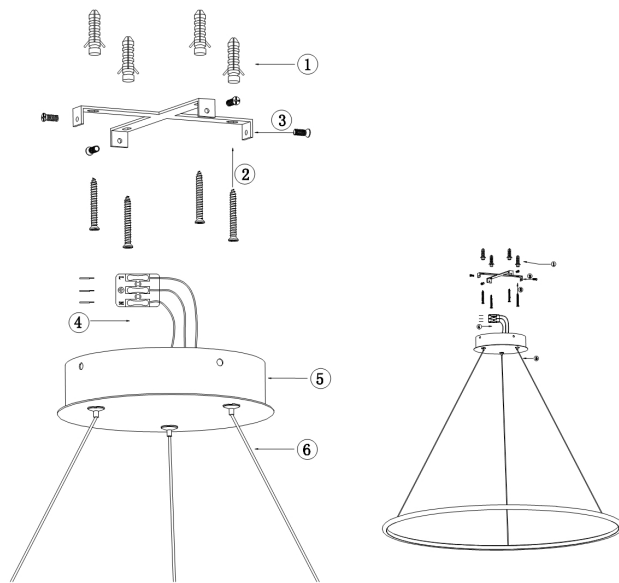

Instruction

Collection: MODERN
Series: NOLA
Model: MOD807-PL-01-60-W
Ceiling

- Ceiling

max 60W
3800 LM

MAYTONI
DECORATIVE LIGHTING

www.maytoni.de