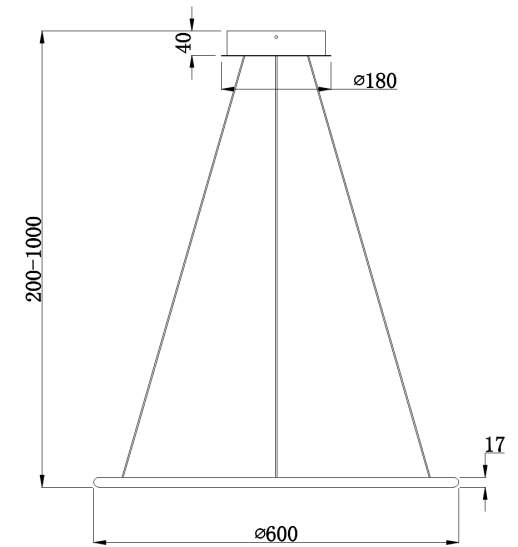

Instruction

Collection: MODERN
Series: NOLA
Model: MOD807-PL-01-36-W
Ceiling

- Ceiling

max 36W
2300 LM

MAYTONI
DECORATIVE LIGHTING

www.maytoni.de