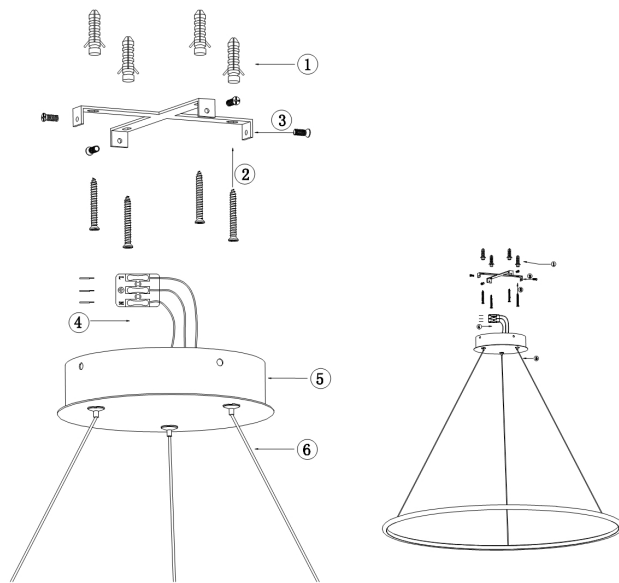

Instruction

Collection: MODERN
Series: NOLA
Model: MOD807-PL-01-36-W
Ceiling

- Ceiling

max 36W
2300 LM

MAYTONI
DECORATIVE LIGHTING

www.maytoni.de