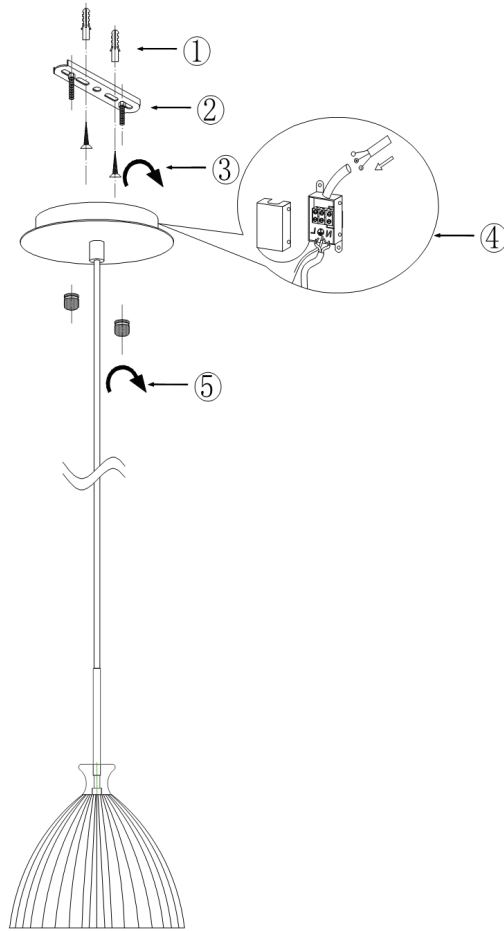

Instruction

Collection: PENDANT
Series: CANOU
Model: MOD702-01-W
Ceiling

⑥

- Ceiling

1 x E27 (40W)

MAYTONI
DECORATIVE LIGHTING

www.maytoni.de