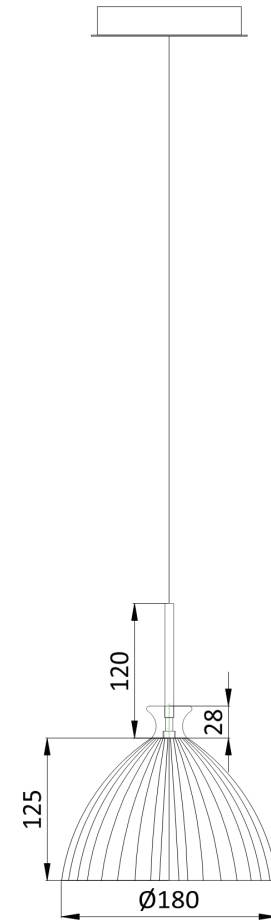

Instruction

Collection: PENDANT
Series: CANOU
Model: MOD702-01-W
Ceiling

⑥

- Ceiling

1 x E27 (40W)

MAYTONI
DECORATIVE LIGHTING

www.maytoni.de