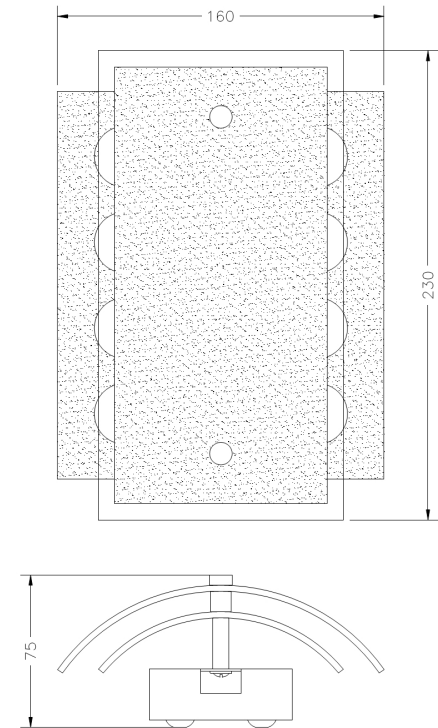

Instruction

Collection: CEILING & WALL

Series: HILL

Model: MOD606-01-W

Wall

- Wall

1 x E14 (40W)

MAYTONI
DECORATIVE LIGHTING