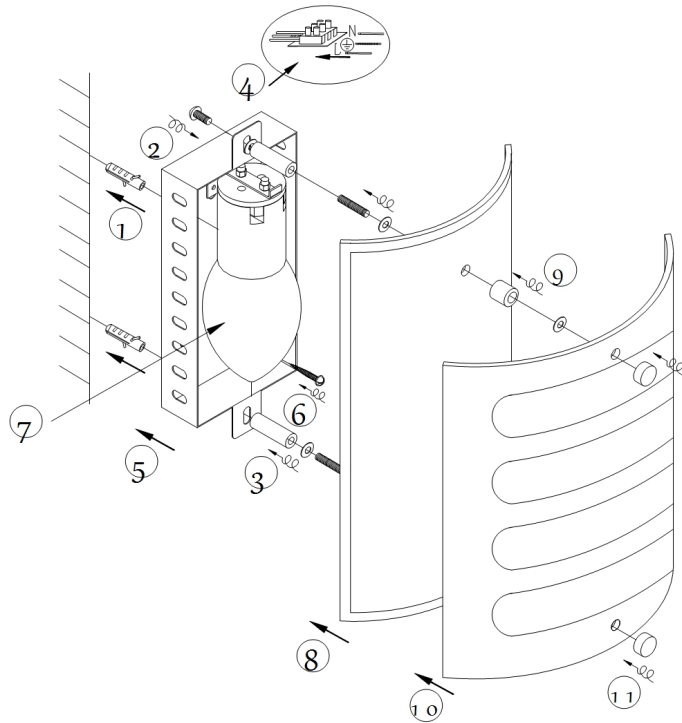

Instruction

Collection: CEILING & WALL

Series: HILL

Model: MOD606-01-W

Wall

- Wall

1 x E14 (40W)

MAYTONI
DECORATIVE LIGHTING