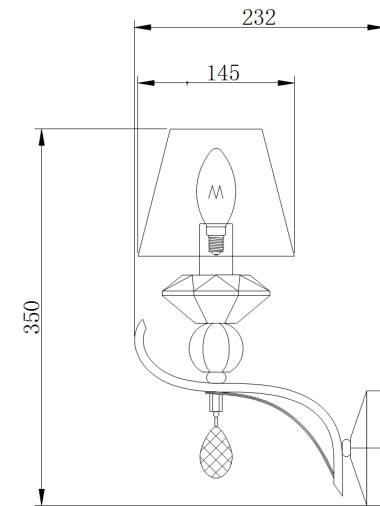

Instruction

Collection: MODERN
Series: SMUSSO
Model: MOD560-01-N
Wall

- Wall

1 x E14 (40W)

MAYTONI
DECORATIVE LIGHTING

www.maytoni.de