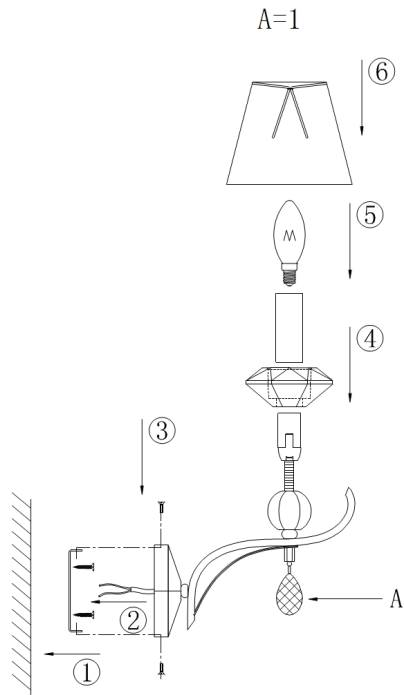

Instruction

Collection: MODERN
Series: SMUSSO
Model: MOD560-01-N
Wall

- Wall

1 x E14 (40W)

MAYTONI
DECORATIVE LIGHTING

www.maytoni.de