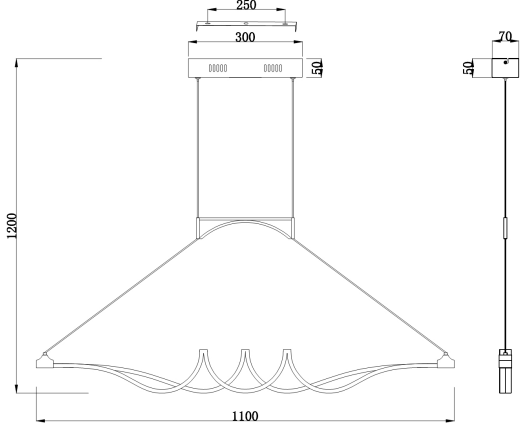

# Instruction

Collection: MODERN  
Series: WAVE  
Model: MOD556-02-N  
Ceiling

max 29W  
2320 LM

**MAYTONI**  
DECORATIVE LIGHTING

[www.maytoni.de](http://www.maytoni.de)