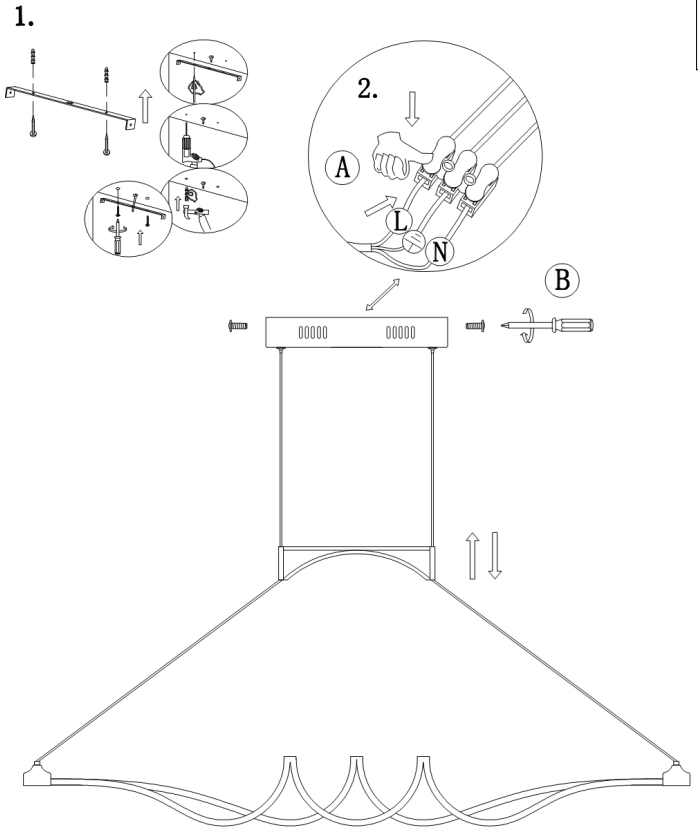

# Instruction

Collection: MODERN  
Series: WAVE  
Model: MOD556-02-N  
Ceiling

max 29W  
2320 LM

**MAYTONI**  
DECORATIVE LIGHTING

[www.maytoni.de](http://www.maytoni.de)