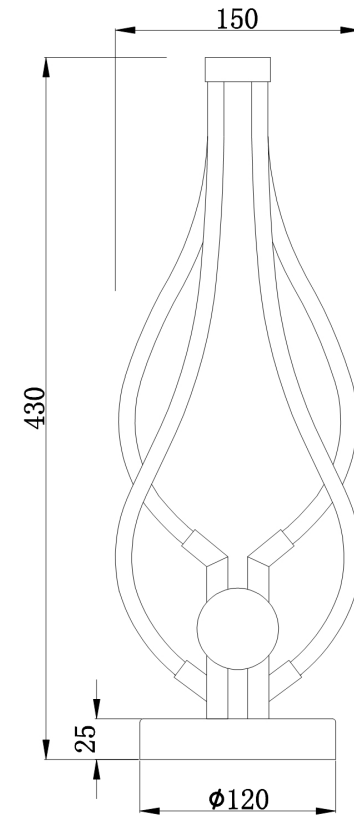

Instruction

Collection: MODERN
Series: WAVE
Model: MOD550-22-N
Mobile

- Mobile

max 17,4W
1392 LM

MAYTONI
DECORATIVE LIGHTING

www.maytoni.de