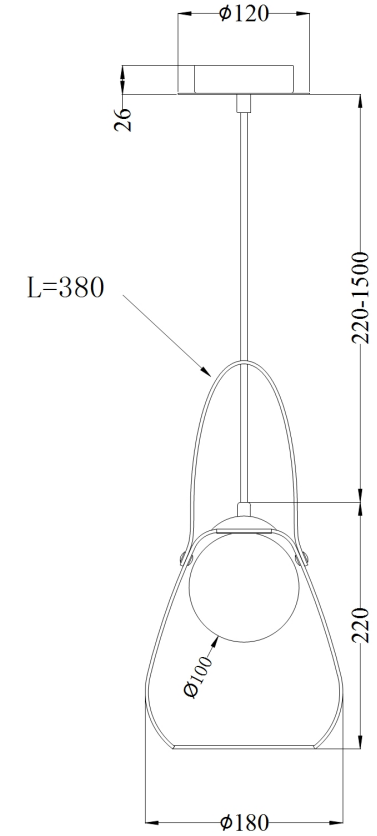

Instruction

Collection: MODERN
Series: INDIANA
Model: MOD544PL-01W
Ceiling

- Ceiling

1 x G9 (28W)

MAYTONI
DECORATIVE LIGHTING

www.maytoni.de