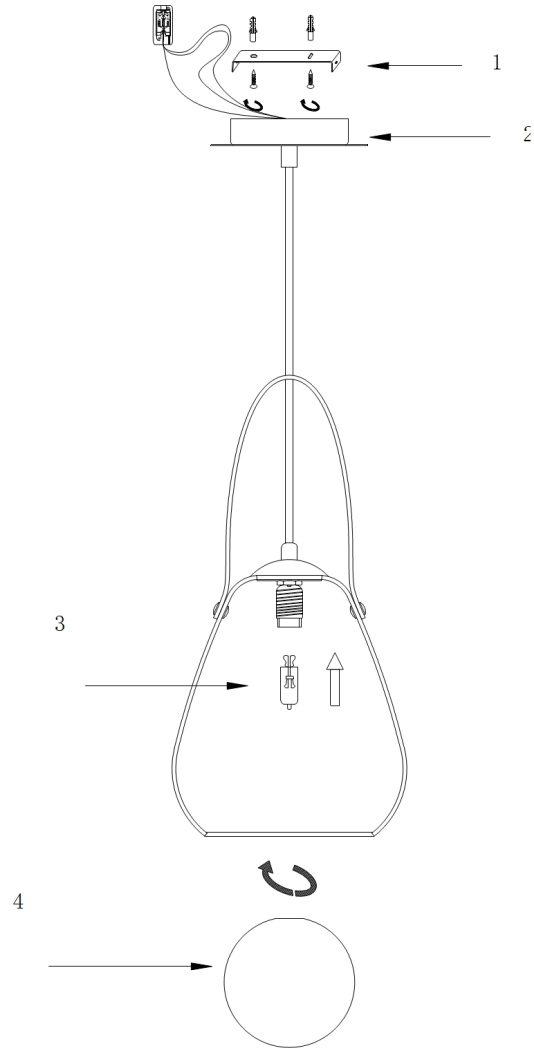

Instruction

Collection: MODERN
Series: INDIANA
Model: MOD544PL-01W
Ceiling

- Ceiling

1 x G9 (28W)

MAYTONI
DECORATIVE LIGHTING

www.maytoni.de