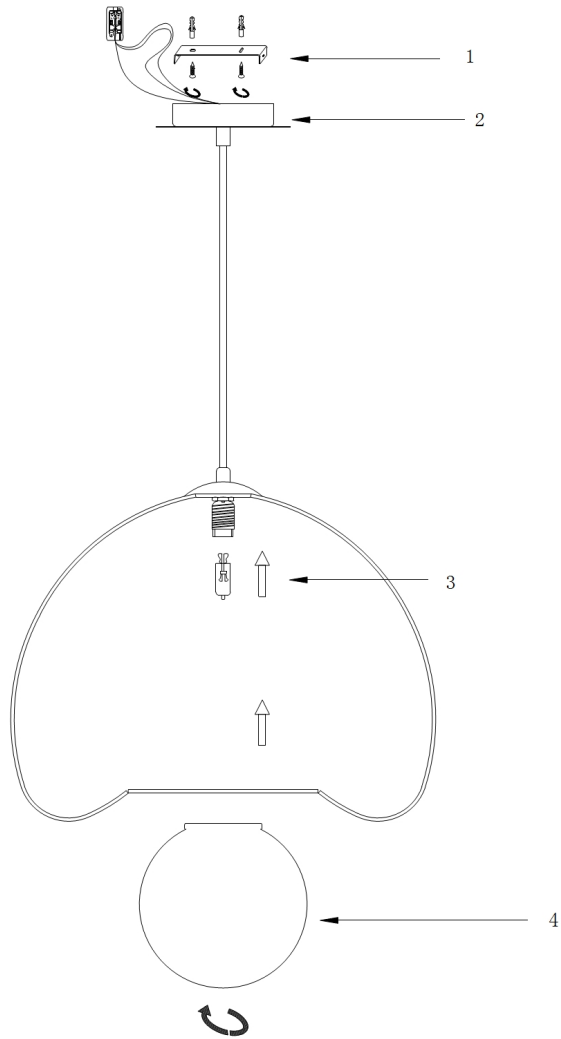

# Instruction

Collection: MODERN  
Series: POLLY  
Model: MOD543PL-01W  
Ceiling

- Ceiling

1 x G9 (28W)

**MAYTONI**  
DECORATIVE LIGHTING

[www.maytoni.de](http://www.maytoni.de)