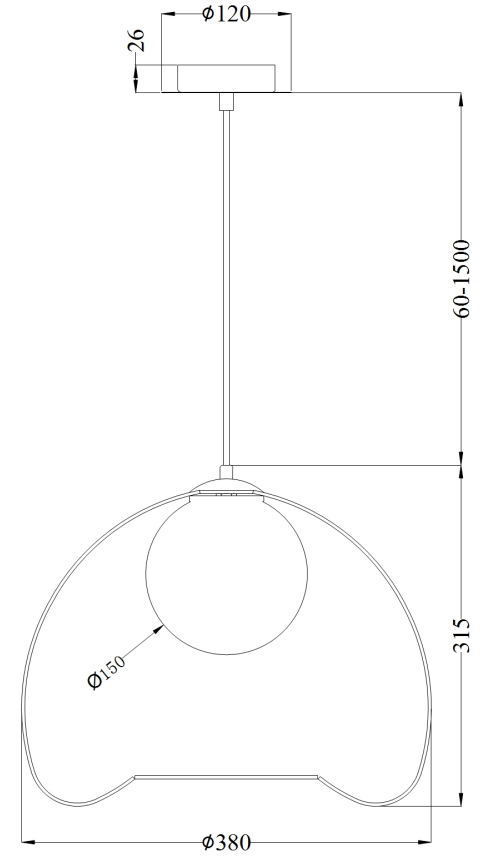

# Instruction

Collection: MODERN  
Series: POLLY  
Model: MOD543PL-01W  
Ceiling

- Ceiling

1 x G9 (28W)

**MAYTONI**  
DECORATIVE LIGHTING

[www.maytoni.de](http://www.maytoni.de)