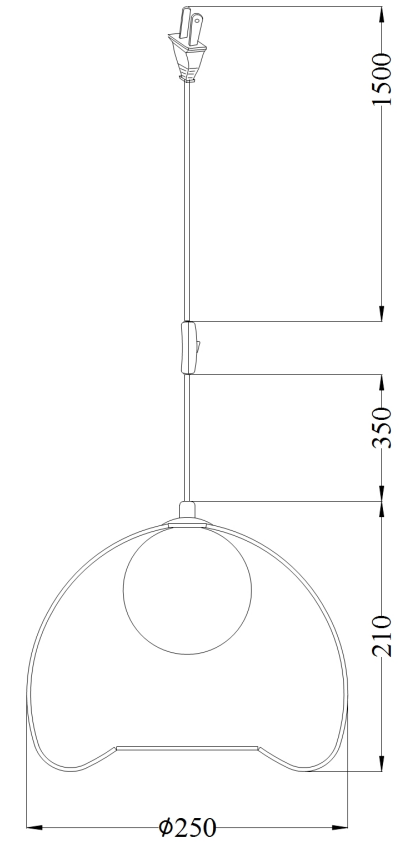

Instruction

Collection: MODERN
Series: POLLY
Model: MOD542TL-01G
Mobile

- Mobile

1 x G9 (28W)

MAYTONI
DECORATIVE LIGHTING

www.maytoni.de