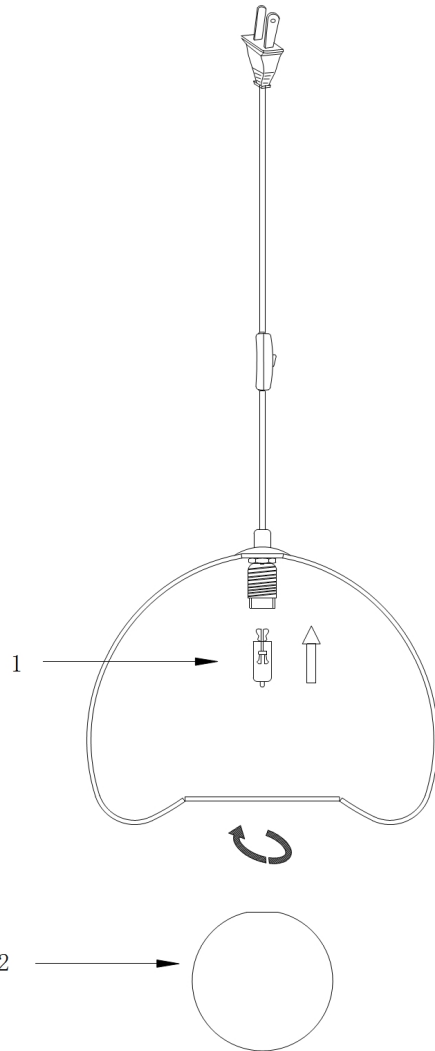

Instruction

Collection: MODERN
Series: POLLY
Model: MOD542TL-01G
Mobile

- Mobile

1 x G9 (28W)

MAYTONI
DECORATIVE LIGHTING

www.maytoni.de