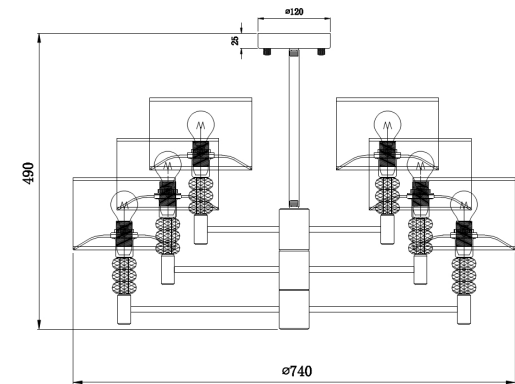

Instruction

Collection: MODERN
Series: LINCOLN
Model: MOD527PL-06N
Ceiling

- Ceiling

6 x E14 (40W)

MAYTONI
DECORATIVE LIGHTING

www.maytoni.de