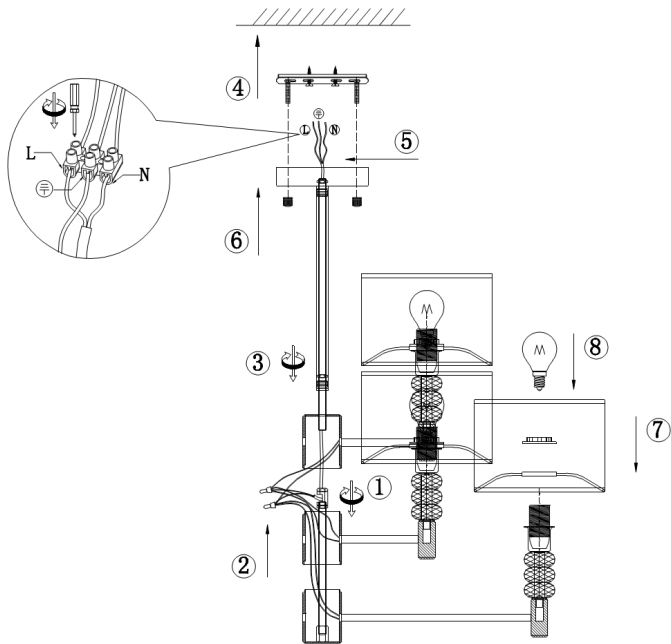

Instruction

Collection: MODERN
Series: LINCOLN
Model: MOD527PL-06N
Ceiling

- Ceiling

6 x E14 (40W)

MAYTONI
DECORATIVE LIGHTING

www.maytoni.de