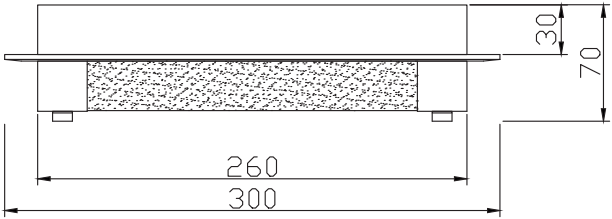

Instruction

Collection: Modern
Series: Plasma
Model: MOD444-00-N
Suspended

– Suspended

LED x 1

max 8w
560 lumen

MAYTONI
DECORATIVE LIGHTING

www.maytoni.de