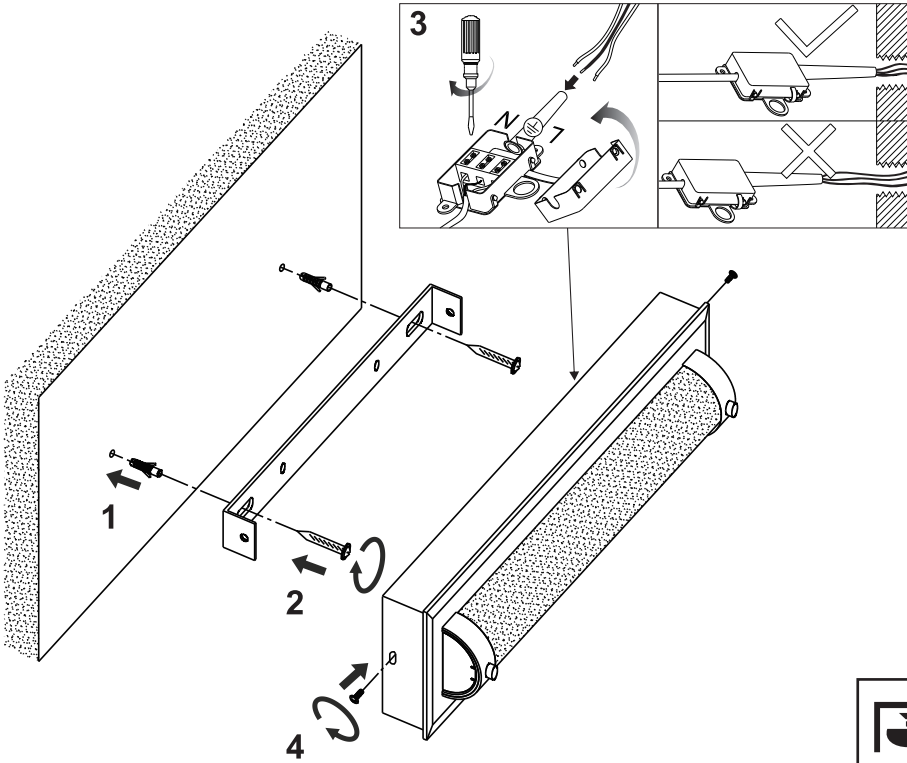

Instruction

Collection: Modern
Series: Plasma
Model: MOD444-00-N
Suspended

– Suspended

LED x 1

max 8w
560 lumen

MAYTONI
DECORATIVE LIGHTING

www.maytoni.de