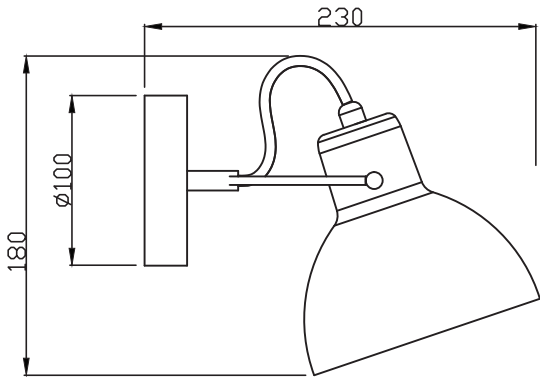

Instruction

Collection: Modern
Series: Daniel
Model: MOD407-WL-01-BZ
Wall

1 x E14 (40w)

MAYTONI
DECORATIVE LIGHTING
www.maytoni.de