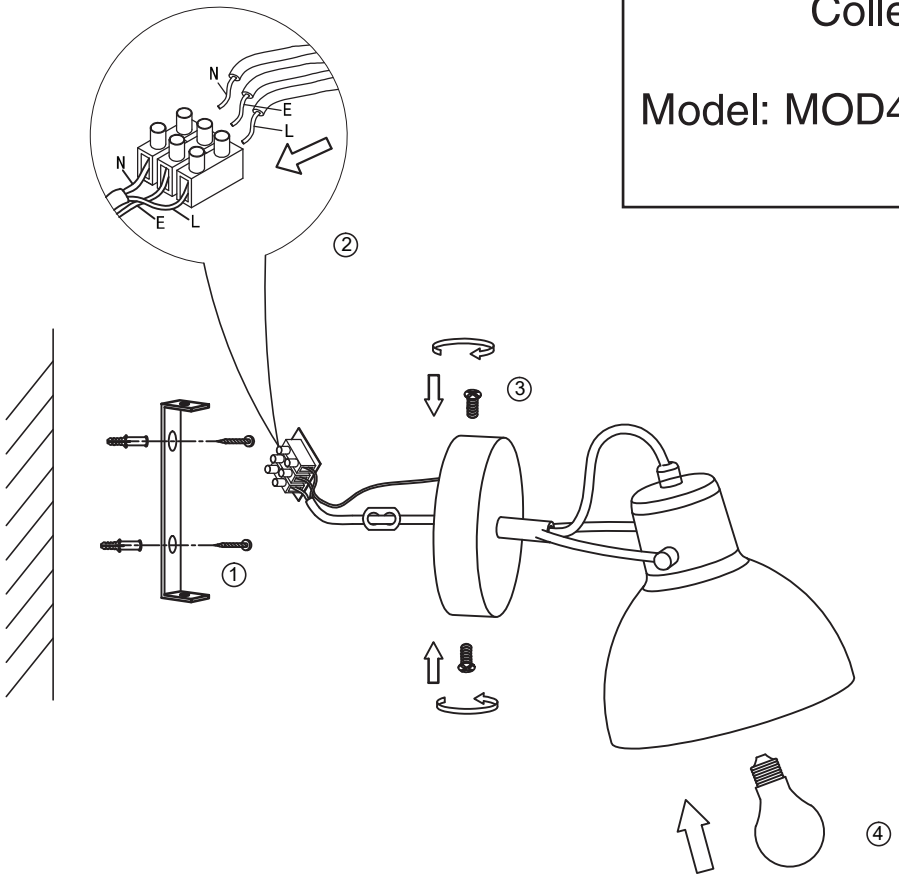

Instruction

Collection: Modern
Series: Daniel
Model: MOD407-WL-01-BZ
Wall

1 x E14 (40w)

MAYTONI
DECORATIVE LIGHTING
www.maytoni.de