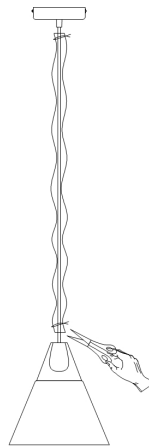

Instruction

Collection: PENDANT
Series: BICONES
Model: MOD359-01-W
Ceiling

- Ceiling

1 x E27 (60W)

MAYTONI
DECORATIVE LIGHTING

www.maytoni.de