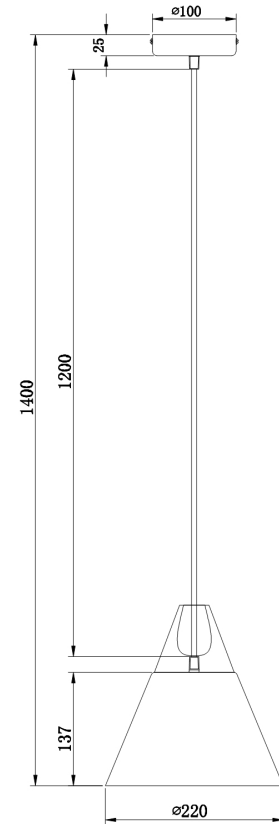

Instruction

Collection: PENDANT
Series: BICONES
Model: MOD359-01-W
Ceiling

- Ceiling

1 x E27 (60W)

MAYTONI
DECORATIVE LIGHTING

www.maytoni.de