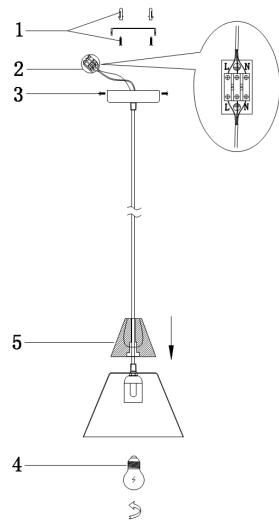

Instruction

Collection: PENDANT
Series: BICONES
Model: MOD359-01-W
Ceiling

- Ceiling

1 x E27 (60W)

MAYTONI
DECORATIVE LIGHTING

www.maytoni.de