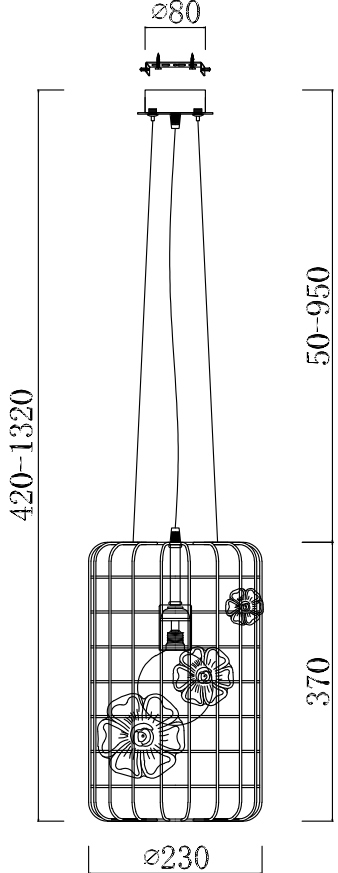

# Instruction

Collection: Modern  
Series: Freeflow  
Model: MOD346-PL-01-W  
Suspended

 – Suspended

  
1 x E27 (60w)

**MAYTONI**  
DECORATIVE LIGHTING  
[www.maytoni.de](http://www.maytoni.de)