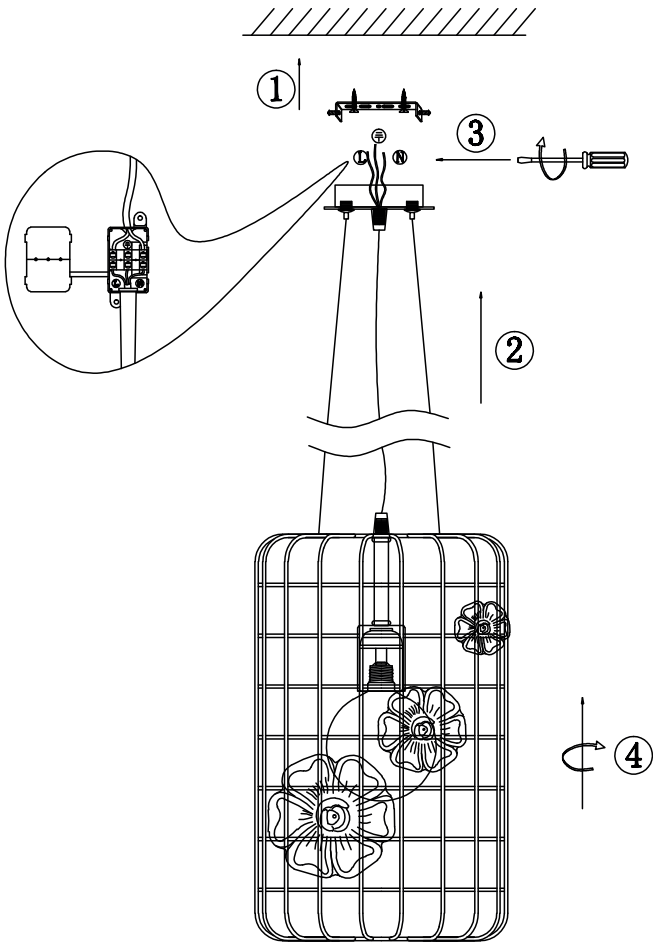

# Instruction

Collection: Modern  
Series: Freeflow  
Model: MOD346-PL-01-W  
Suspended

 – Suspended

  
1 x E27 (60w)

**MAYTONI**  
DECORATIVE LIGHTING  
[www.maytoni.de](http://www.maytoni.de)