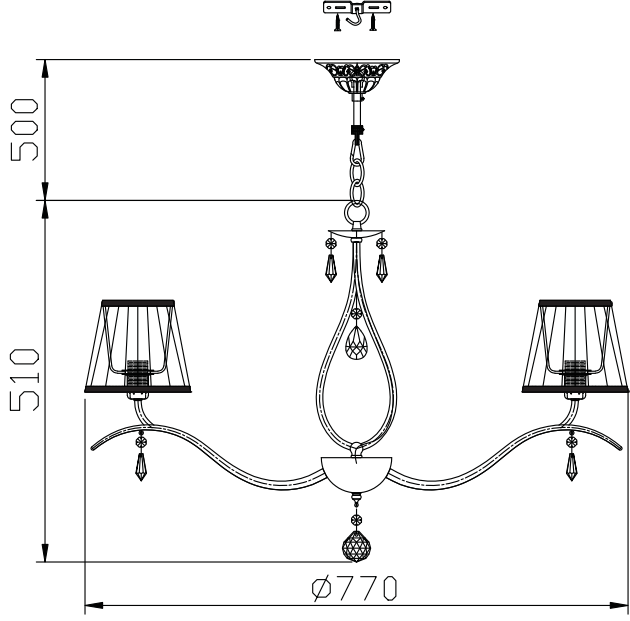

Instruction

Collection: Modern
Series: Talia
Model: MOD334-PL-08-N
Pendant lamp

A = 4
B = 1
C = 8
D = 1

 – Pendant lamp

8 x E14 (40w)

MAYTONI
DECORATIVE LIGHTING
www.maytoni.de