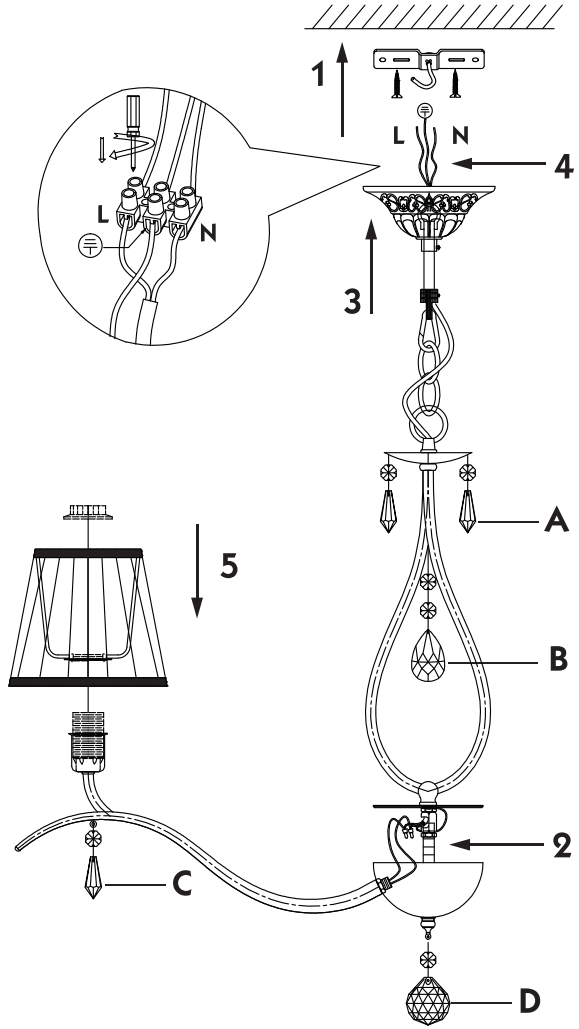

Instruction

Collection: Modern
Series: Talia
Model: MOD334-PL-08-N
Pendant lamp

A = 4
B = 1
C = 8
D = 1

 – Pendant lamp

8 x E14 (40w)

MAYTONI
DECORATIVE LIGHTING
www.maytoni.de