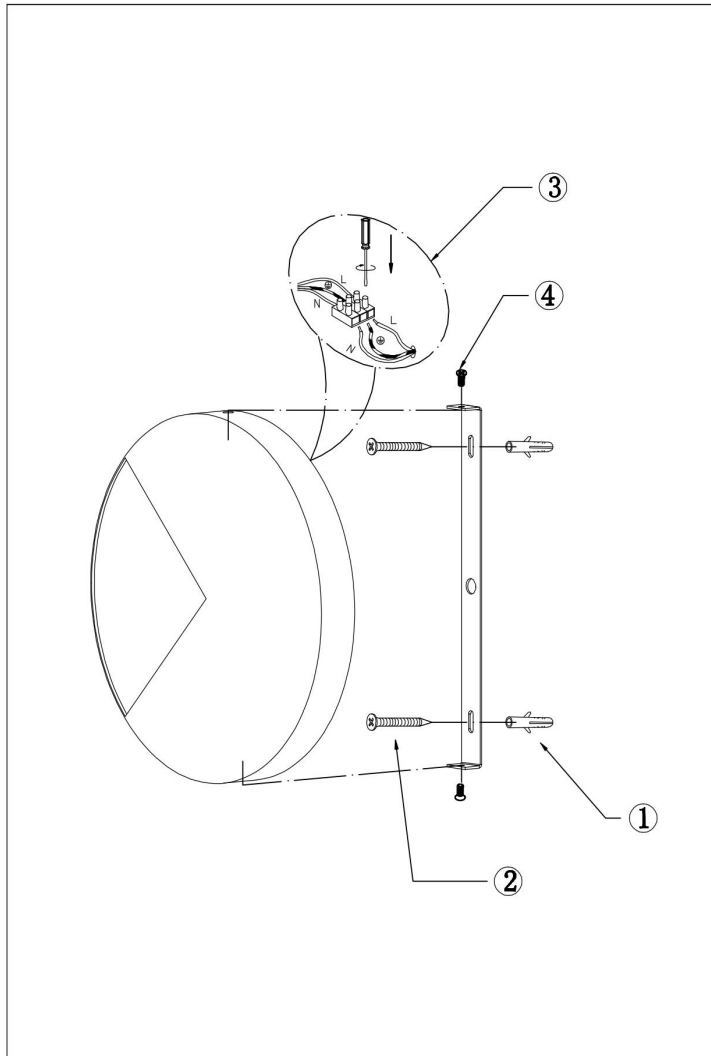

Instruction

MOD320WL-L8BS3K

MAX 8W
400 Lumen

Model: MOD320WL-L8BS3K

Collection: Modern

Wall Lamps