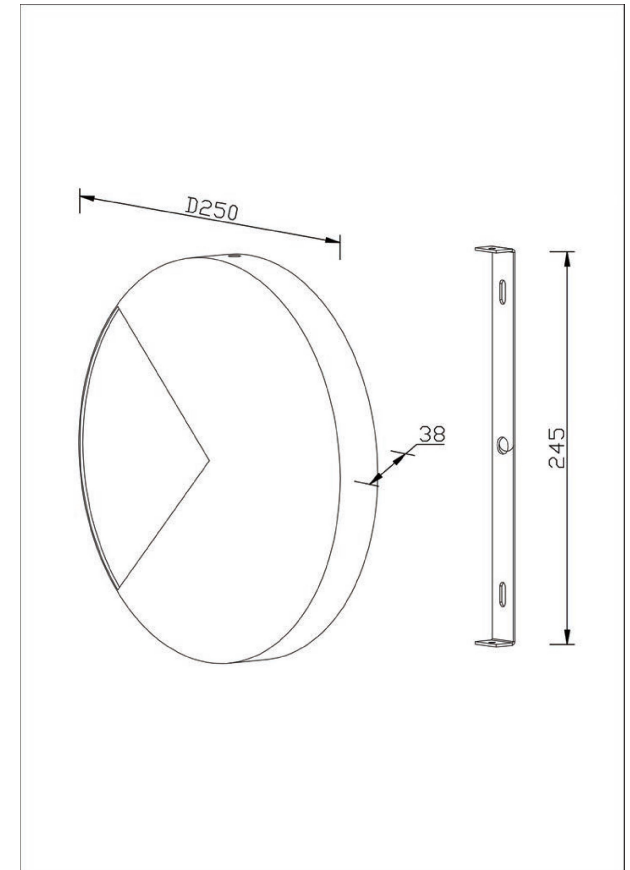

Instruction

MOD320WL-L8BS3K

MAX 8W
400 Lumen

Model: MOD320WL-L8BS3K

Collection: Modern

Wall Lamps