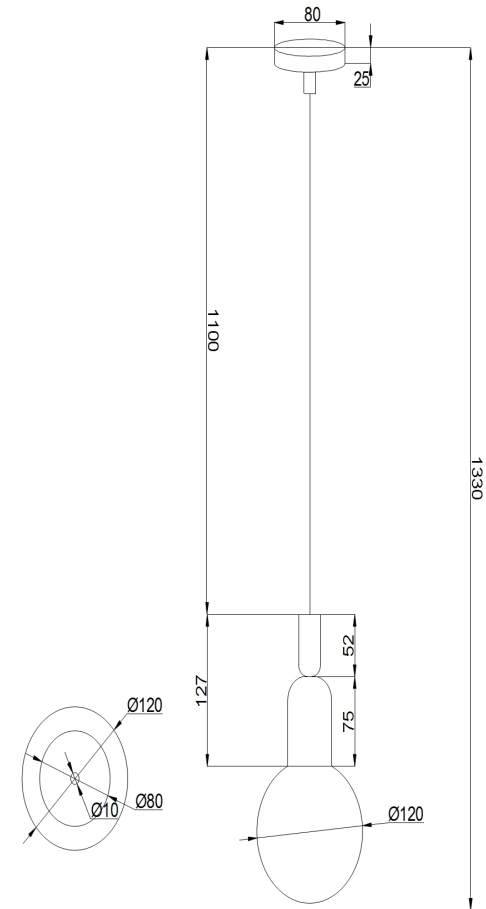

Instruction

Collection: PENDANT
Series: BALL
Model: MOD267-PL-01-PN
Ceiling

- Ceiling

1 x E14 (40W)

MAYTONI
DECORATIVE LIGHTING

www.maytoni.de