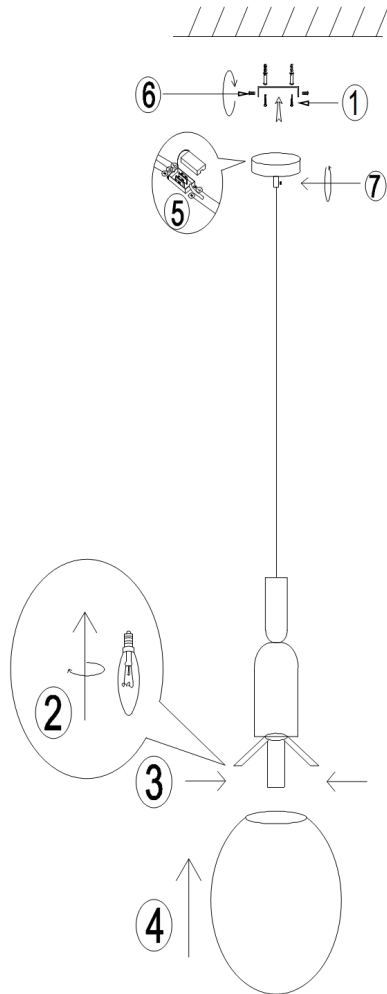

Instruction

Collection: PENDANT
Series: BALL
Model: MOD267-PL-01-PN
Ceiling

- Ceiling

1 x E14 (40W)

MAYTONI
DECORATIVE LIGHTING

www.maytoni.de