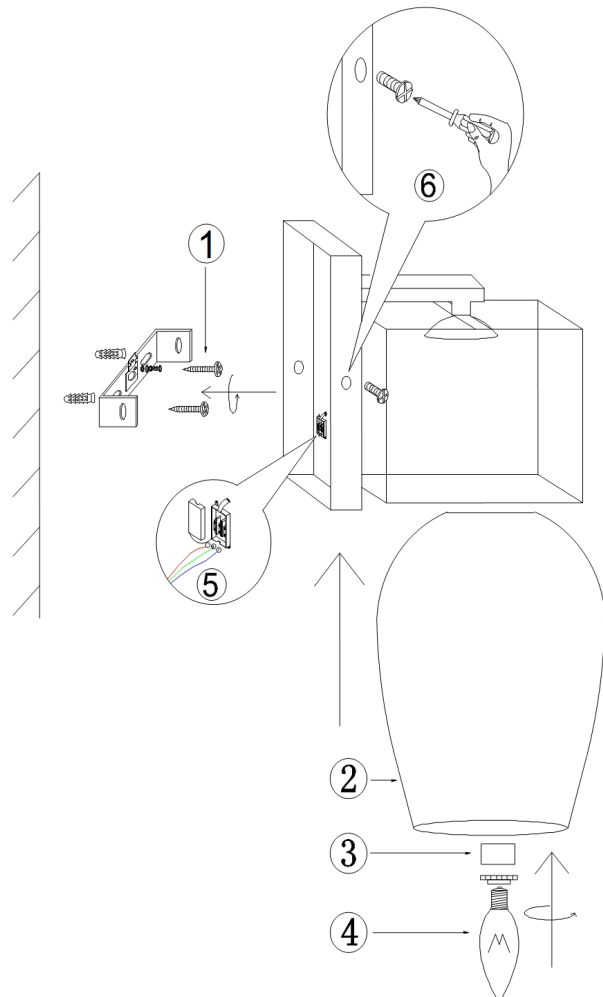

# Instruction

Collection: MODERN  
Series: CABIN  
Model: MOD252-WL-01-B  
Wall

1 x E14 (40W)

**MAYTONI**  
DECORATIVE LIGHTING

[www.maytoni.de](http://www.maytoni.de)