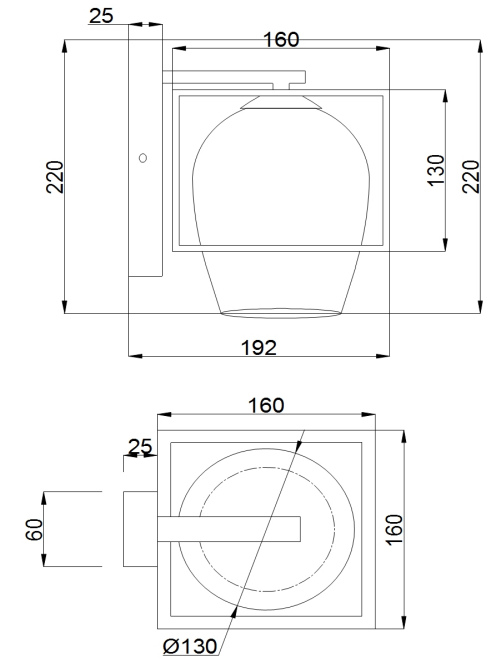

# Instruction

Collection: MODERN  
Series: CABIN  
Model: MOD252-WL-01-B  
Wall

1 x E14 (40W)

**MAYTONI**  
DECORATIVE LIGHTING

[www.maytoni.de](http://www.maytoni.de)