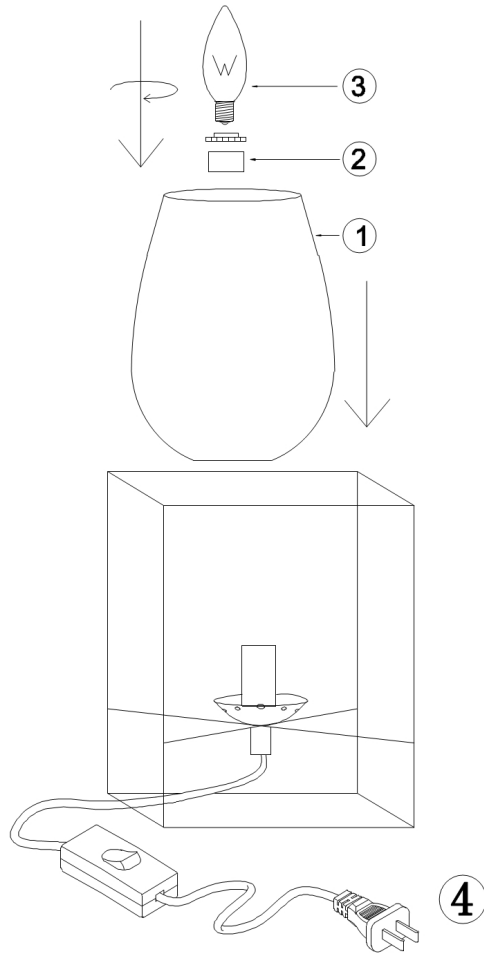

Instruction

Collection: MODERN
Series: CABIN
Model: MOD252-TL-01-B
Mobile

- Mobile

1 x E14 (40W)

MAYTONI
DECORATIVE LIGHTING

www.maytoni.de