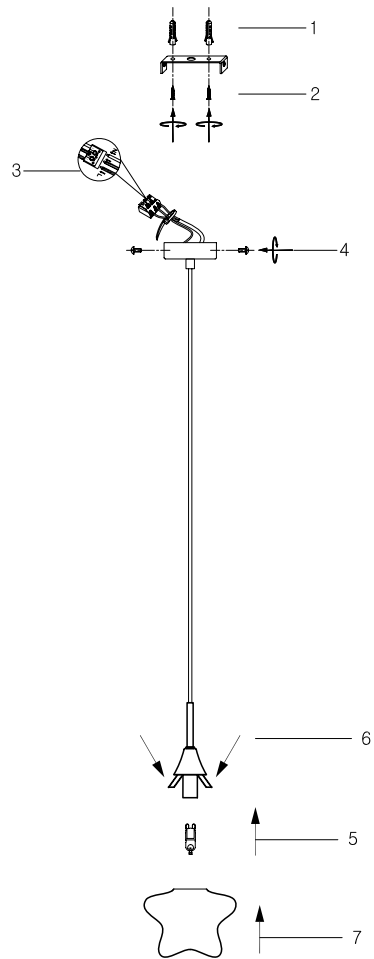

Instruction

MOD246-PL-01-R

1 x G9 (28W)

Model: MOD246-PL-01-R
Collection: Pendant
Series: Star

Pendant Lamps