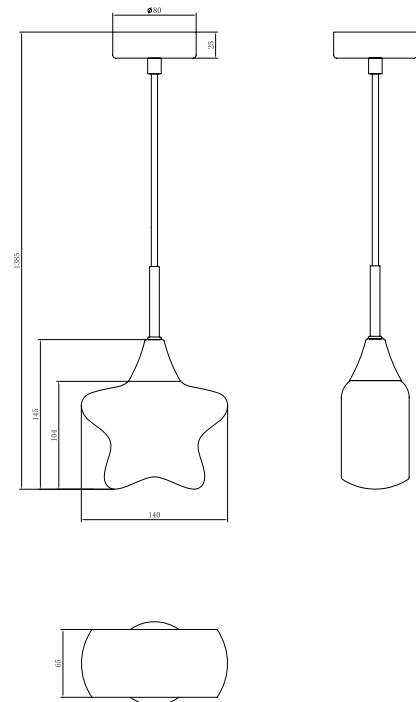

Instruction

MOD246-PL-01-R

1 x G9 (28W)

Model: MOD246-PL-01-R
Collection: Pendant
Series: Star

Pendant Lamps