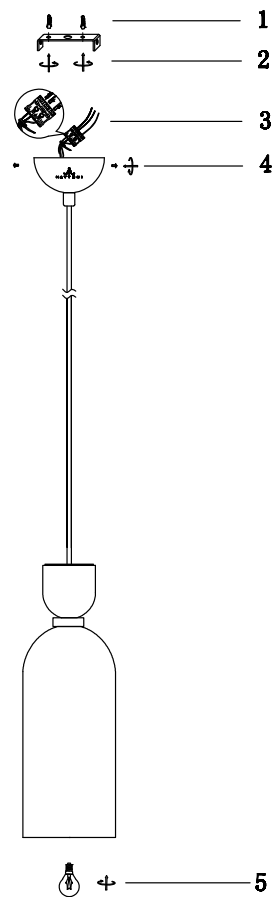

Instruction

MOD239-11-B

1 x E14 (40W)

Model: MOD239-11-B
Collection: Modern
Series: Brava Lampada

Pendant Lamps