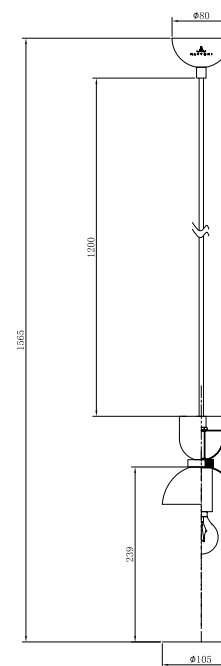

Instruction

MOD239-11-B

1 x E14 (40W)

Model: MOD239-11-B
Collection: Modern
Series: Brava Lampada

Pendant Lamps