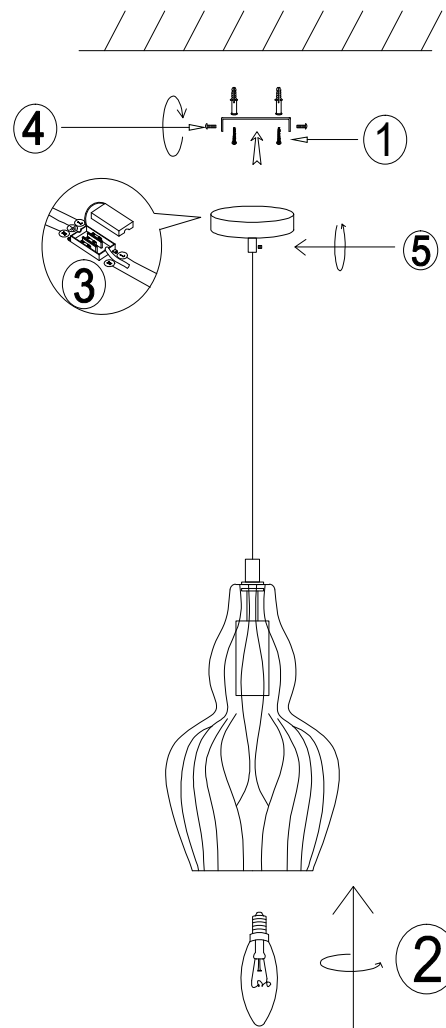

# Instruction

MOD238-PL-01-GN

1 x E14 (40W)

Model: MOD238-PL-01-GN  
Collection: Pendant  
Series: Eustoma

Pendant Lamps