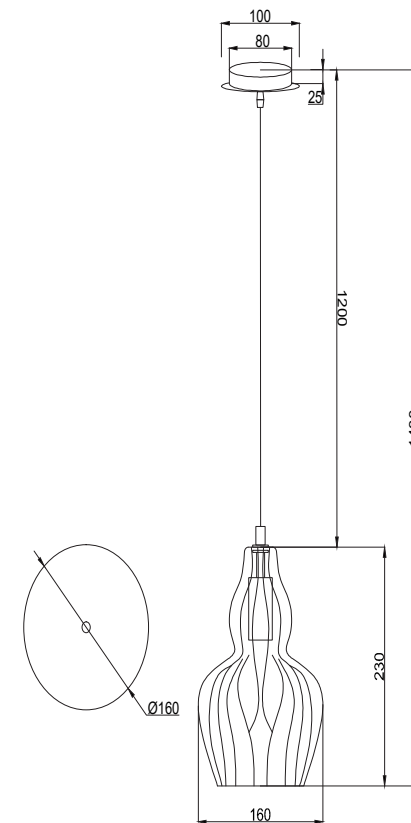

# Instruction

MOD238-PL-01-GN

1 x E14 (40W)

Model: MOD238-PL-01-GN  
Collection: Pendant  
Series: Eustoma

Pendant Lamps