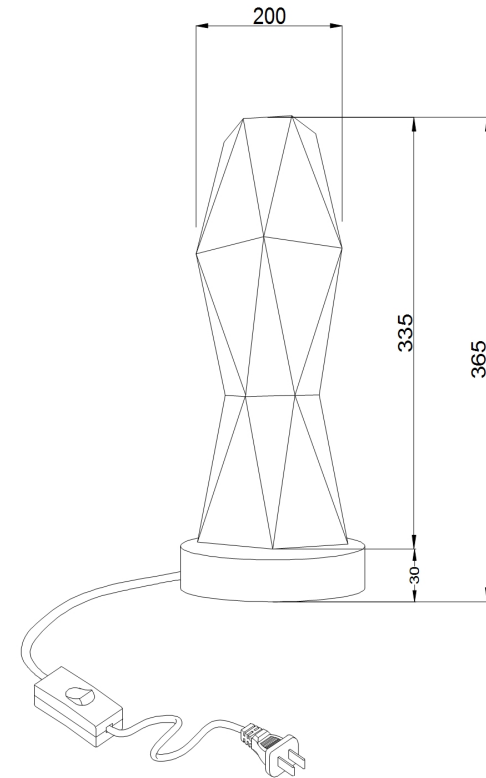

Instruction

Collection: MODERN
Series: SIMPLICITY
Model: MOD231-TL-01-W
Mobile

- Mobile

1 x E27 (60W)

MAYTONI
DECORATIVE LIGHTING

www.maytoni.de