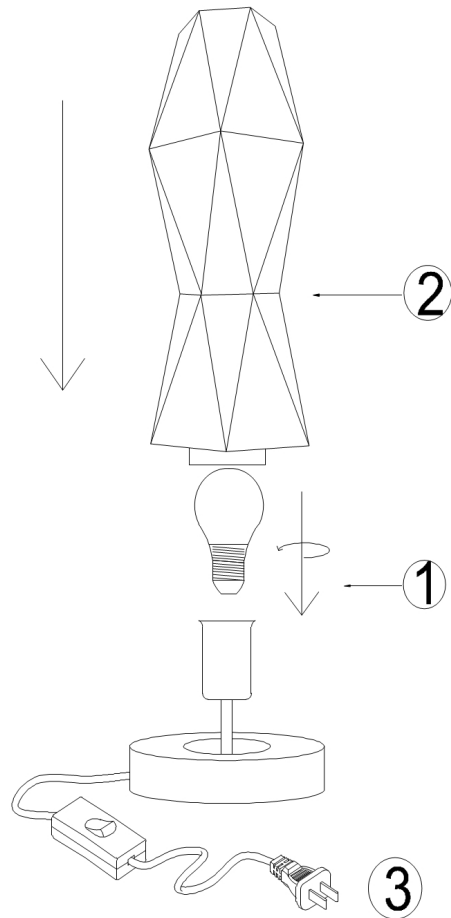

Instruction

Collection: MODERN
Series: SIMPLICITY
Model: MOD231-TL-01-W
Mobile

- Mobile

1 x E27 (60W)

MAYTONI
DECORATIVE LIGHTING

www.maytoni.de