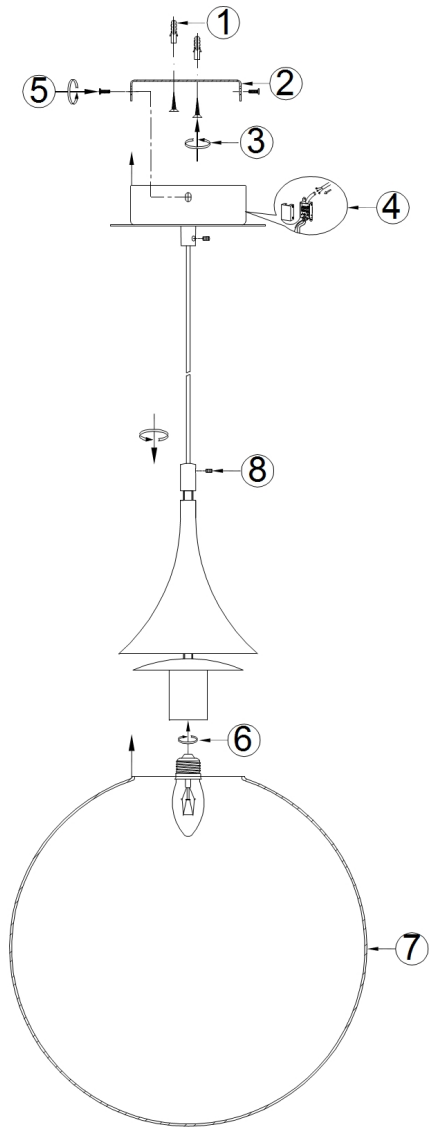

Instruction

Collection: PENDANT
Series: DEWDROP
Model: MOD225-30-N
Ceiling

- Ceiling

1 x E27 (8W)

MAYTONI
DECORATIVE LIGHTING

www.maytoni.de