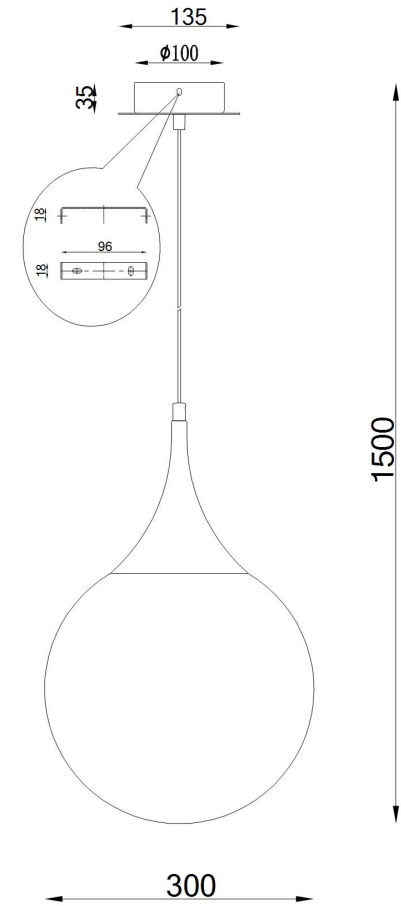

Instruction

Collection: PENDANT
Series: DEWDROP
Model: MOD225-30-N
Ceiling

- Ceiling

1 x E27 (8W)

MAYTONI
DECORATIVE LIGHTING

www.maytoni.de