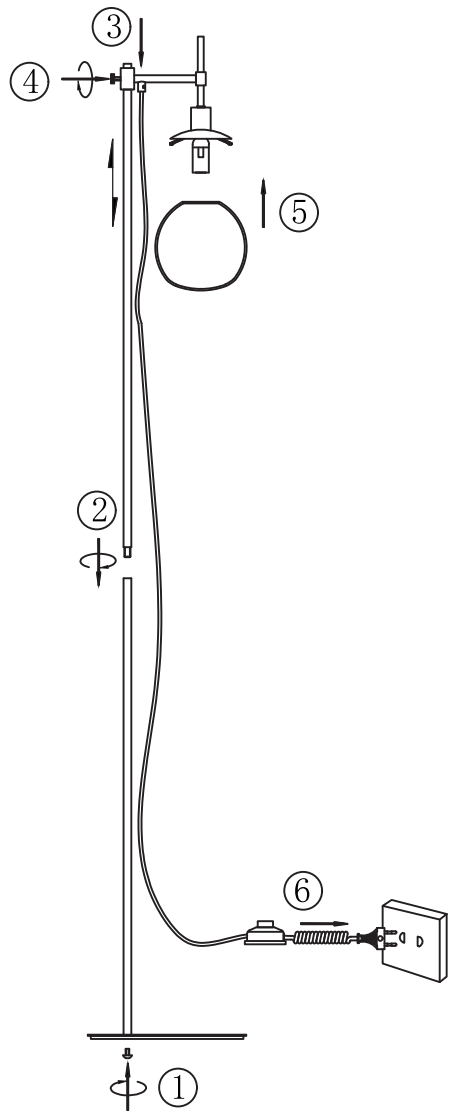

Instruction

Collection: Modern
Series: Erich
Model: MOD221-FL-01-G
Floor lamp

I – Floor lamp

1 x E14 (40w)

MAYTONI
DECORATIVE LIGHTING

www.maytoni.de