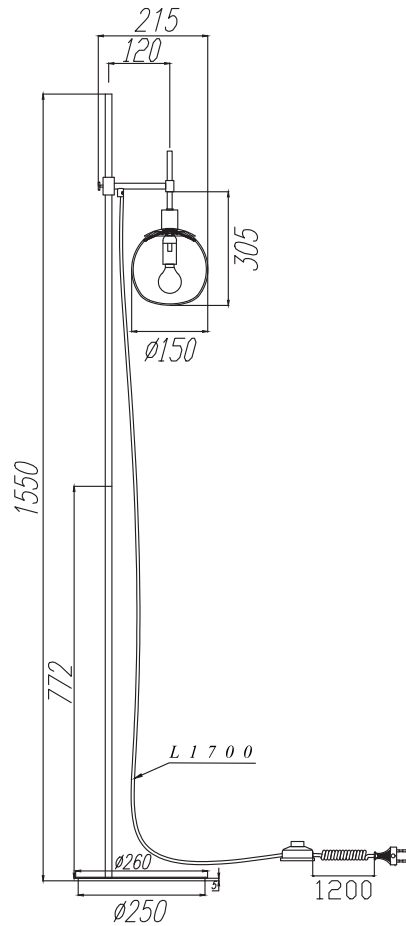

Instruction

Collection: Modern
Series: Erich
Model: MOD221-FL-01-G
Floor lamp

I – Floor lamp

1 x E14 (40w)

MAYTONI
DECORATIVE LIGHTING

www.maytoni.de