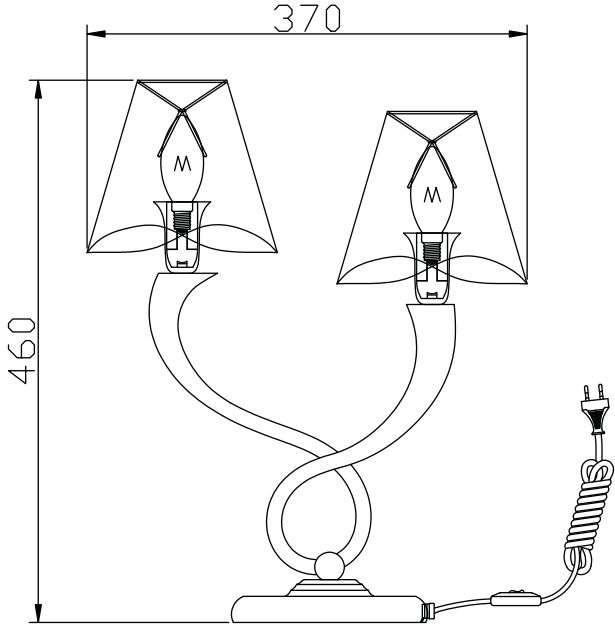

Instruction

Collection: Modern
Series: Boscage
Model: MOD206-22-N
Mobile

2 x E14 (40w)

MAYTONI
DECORATIVE LIGHTING

www.maytoni.de