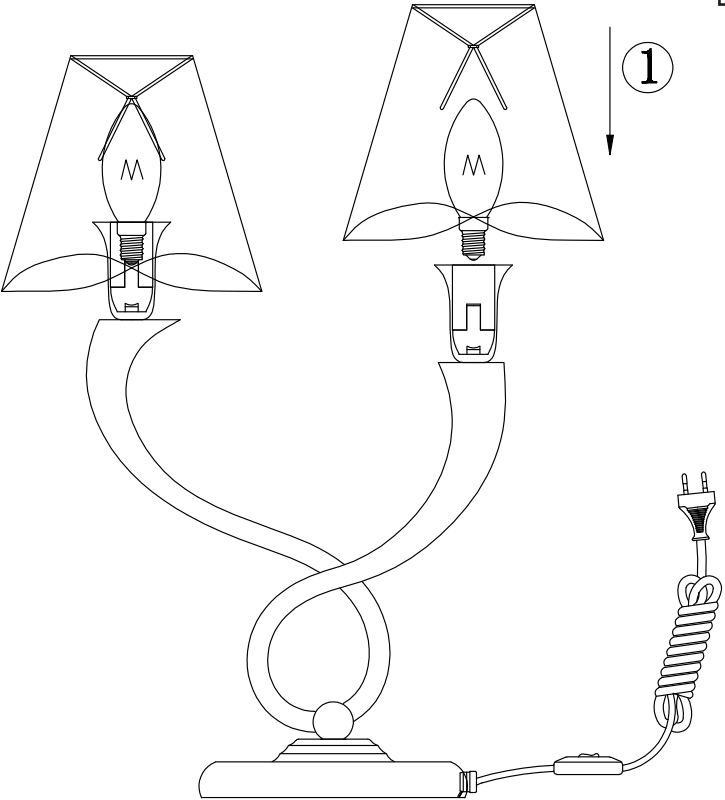

Instruction

Collection: Modern
Series: Boscage
Model: MOD206-22-N
Mobile

2 x E14 (40w)

MAYTONI
DECORATIVE LIGHTING

www.maytoni.de