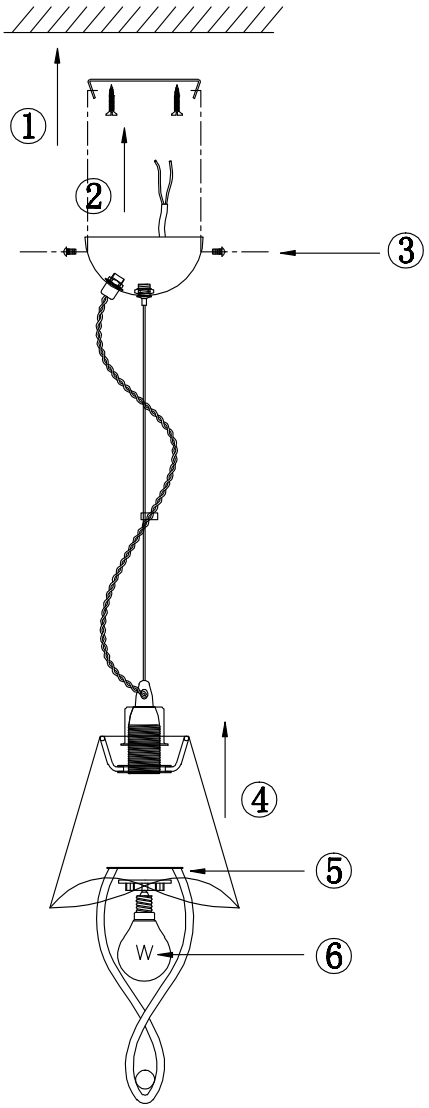

Instruction

Collection: Modern
Series: Boscage
Model: MOD206-01-N
Ceiling

1 x E14 (40w)

MAYTONI
DECORATIVE LIGHTING

www.maytoni.de