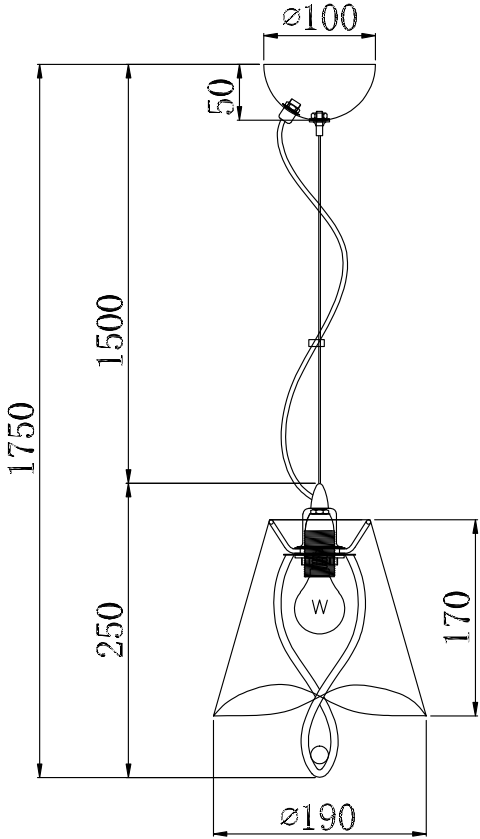

Instruction

Collection: Modern
Series: Boscage
Model: MOD206-01-N
Ceiling

1 x E14 (40w)

MAYTONI
DECORATIVE LIGHTING

www.maytoni.de