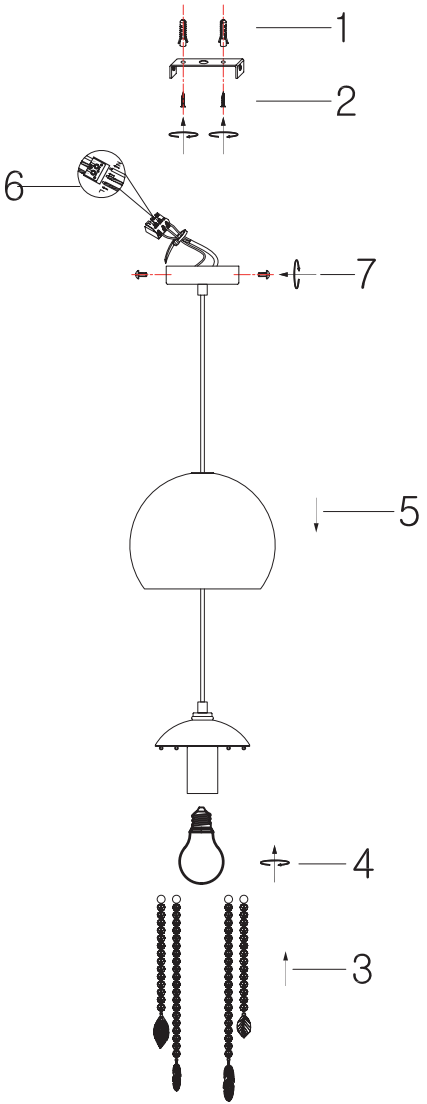

Instruction

Collection: Pendant
Series: Equorin
Model: MOD197-PL-01-CH
Pendant lamp

 – Pendant lamp

1 x E27 (60w)

MAYTONI
DECORATIVE LIGHTING
www.maytoni.de