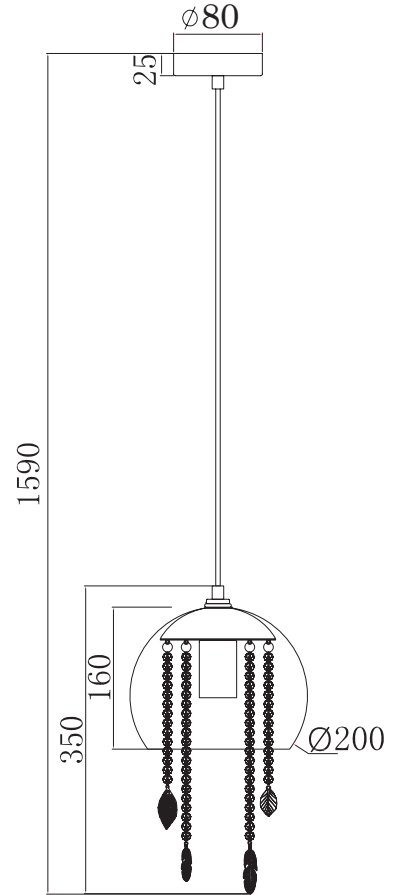

Instruction

Collection: Pendant
Series: Equorin
Model: MOD197-PL-01-CH
Pendant lamp

 – Pendant lamp

1 x E27 (60w)

MAYTONI
DECORATIVE LIGHTING
www.maytoni.de