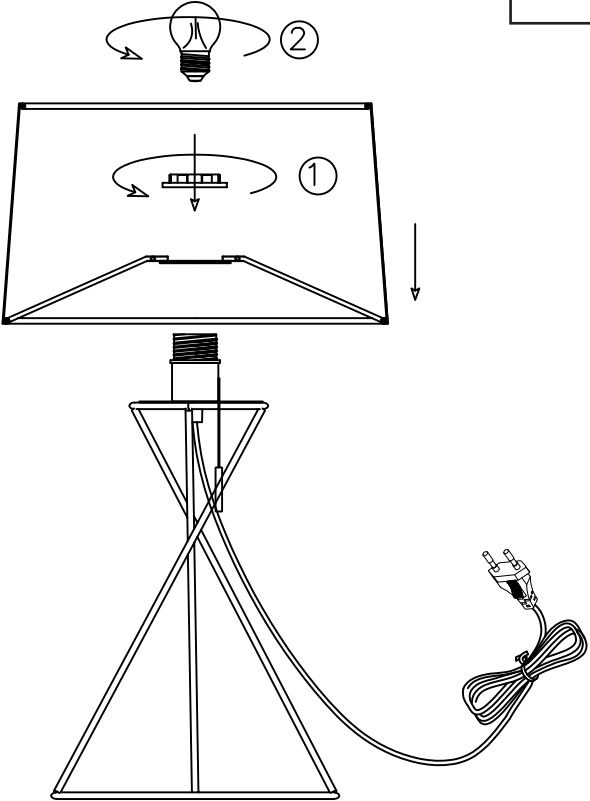

# Instruction

Collection: Table & Floor  
Series: Gaudi  
Model: MOD183-TL-01-B  
Mobile

  
1 x E27 (60w)

**MAYTONI**  
DECORATIVE LIGHTING

[www.maytoni.de](http://www.maytoni.de)