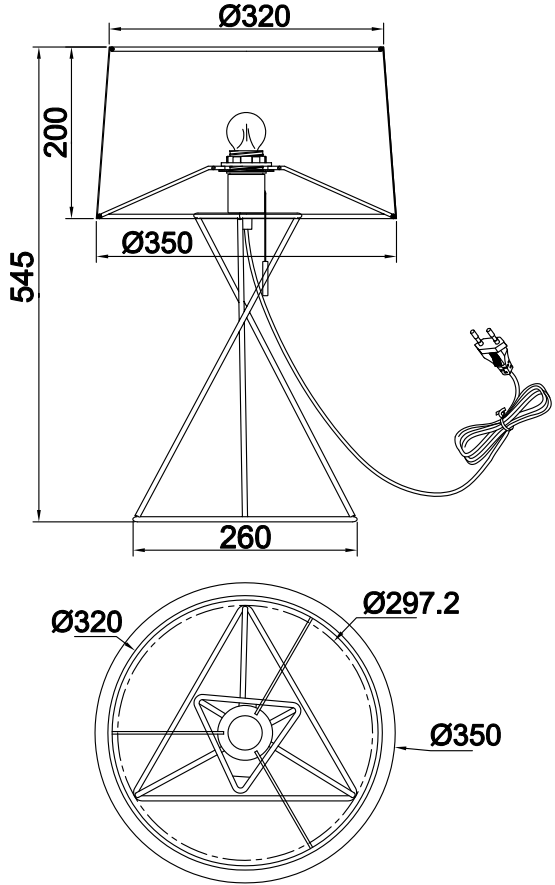

# Instruction

Collection: Table & Floor  
Series: Gaudi  
Model: MOD183-TL-01-B  
Mobile

  
1 x E27 (60w)

**MAYTONI**  
DECORATIVE LIGHTING

[www.maytoni.de](http://www.maytoni.de)