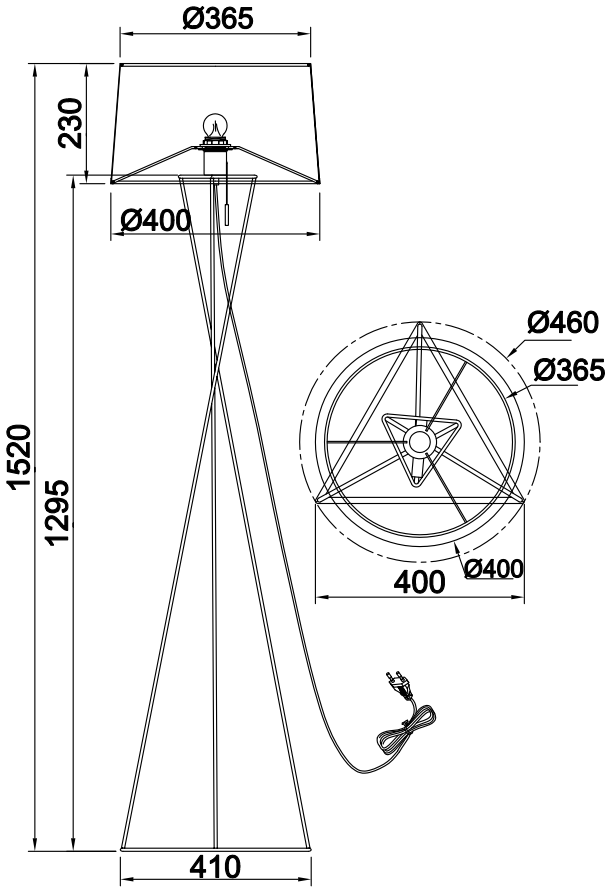

Instruction

Collection: Table & Floor
Series: Gaudi
Model: MOD183-FL-01-B
Mobile

I – Mobile

1 x E27 (60w)

MAYTONI
DECORATIVE LIGHTING

www.maytoni.de