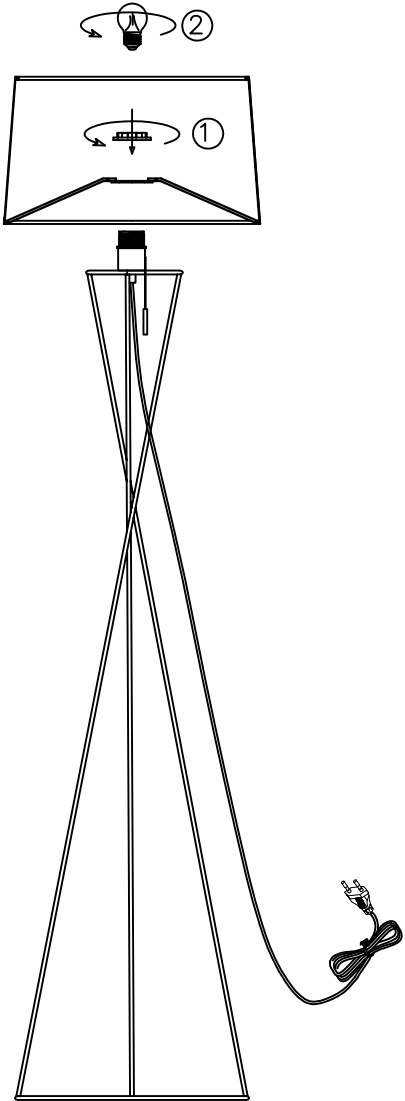

Instruction

Collection: Table & Floor
Series: Gaudi
Model: MOD183-FL-01-B
Mobile

I – Mobile

1 x E27 (60w)

MAYTONI
DECORATIVE LIGHTING

www.maytoni.de