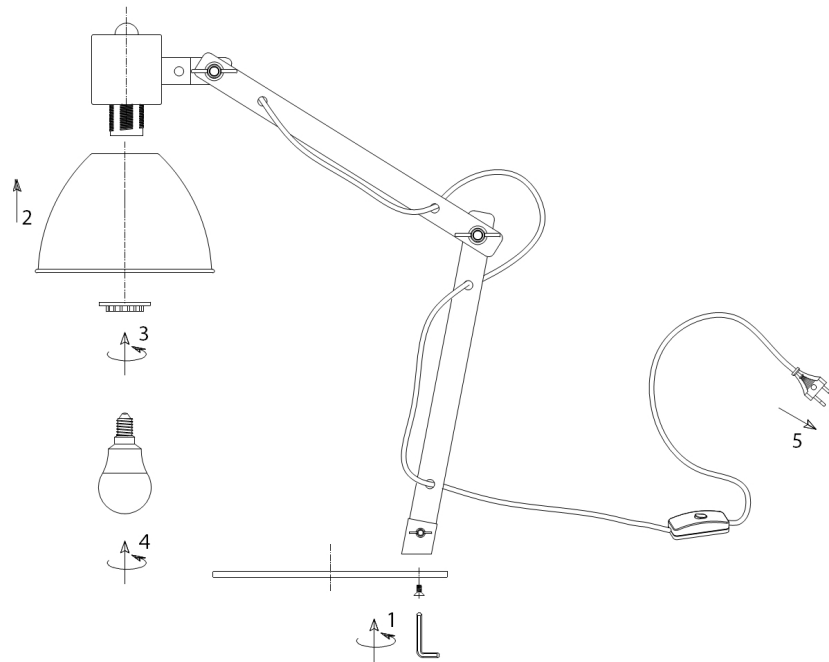

Instruction

Collection: TABLE & FLOOR

Series: APEX

Model: MOD147-01-YE

Mobile

- Mobile

1 x E14 (40W)

MAYTONI
DECORATIVE LIGHTING