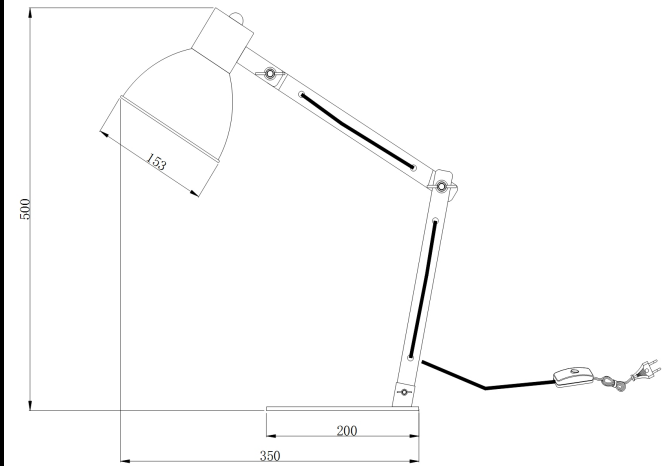

Instruction

Collection: TABLE & FLOOR

Series: APEX

Model: MOD147-01-YE

Mobile

- Mobile

1 x E14 (40W)

MAYTONI
DECORATIVE LIGHTING